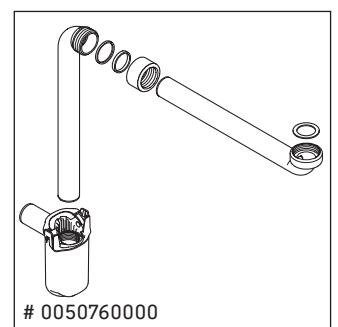

XSquare

XS 4521

Mounting instructions

Instructions for use

The bathroom furniture range complies with the standards and guidelines applicable at the time of delivery and is designed for use in bathrooms. Direct contact with water should be avoided, for example, when showering.