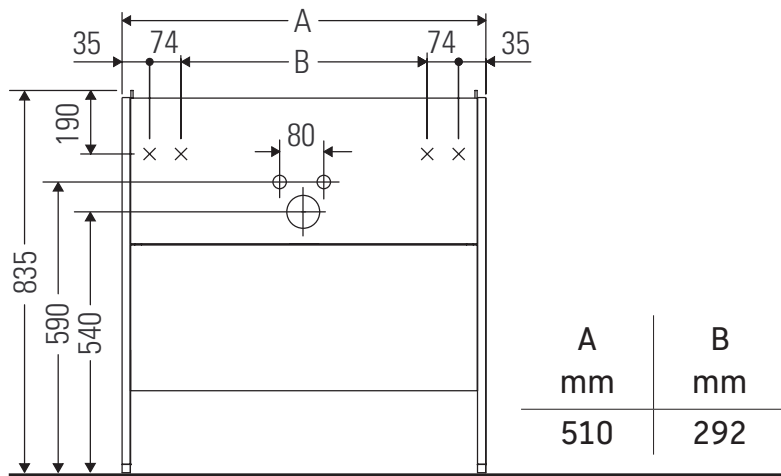

XSquare

XS 4521

Mounting instructions

Instructions for use

The bathroom furniture range complies with the standards and guidelines applicable at the time of delivery and is designed for use in bathrooms. Direct contact with water should be avoided, for example, when showering.