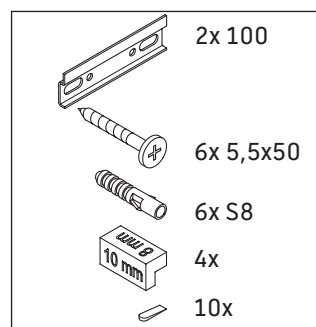

XSquare

XS 4521

Mounting instructions

Instructions for use

The bathroom furniture range complies with the standards and guidelines applicable at the time of delivery and is designed for use in bathrooms. Direct contact with water should be avoided, for example, when showering.