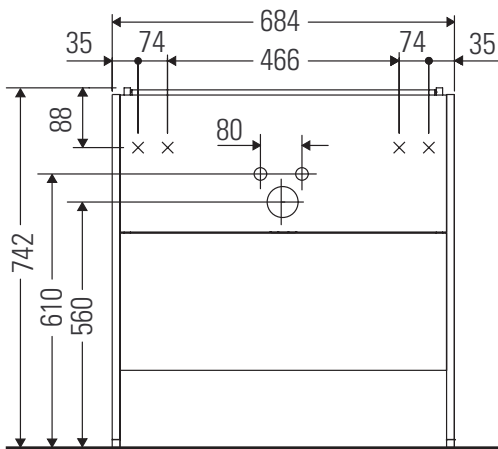

XSquare

XS 4474

Mounting instructions

Instructions for use

The bathroom furniture range complies with the standards and guidelines applicable at the time of delivery and is designed for use in bathrooms. Direct contact with water should be avoided, for example, when showering.