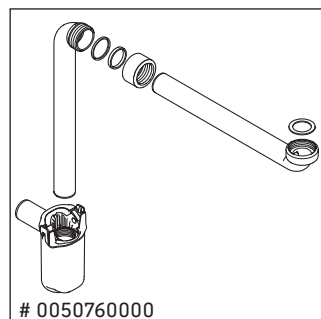

XSquare

XS 4474

Mounting instructions

Instructions for use

The bathroom furniture range complies with the standards and guidelines applicable at the time of delivery and is designed for use in bathrooms. Direct contact with water should be avoided, for example, when showering.