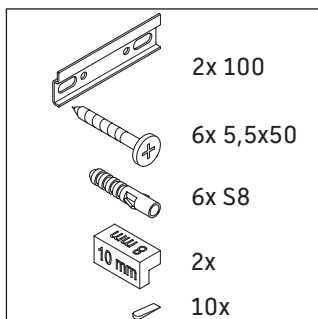

XSquare

XS 4474

Mounting instructions

Instructions for use

The bathroom furniture range complies with the standards and guidelines applicable at the time of delivery and is designed for use in bathrooms. Direct contact with water should be avoided, for example, when showering.