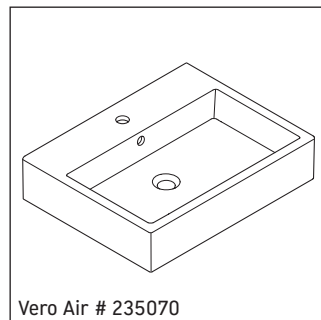

XSquare

XS 4474

Mounting instructions

Instructions for use

The bathroom furniture range complies with the standards and guidelines applicable at the time of delivery and is designed for use in bathrooms. Direct contact with water should be avoided, for example, when showering.