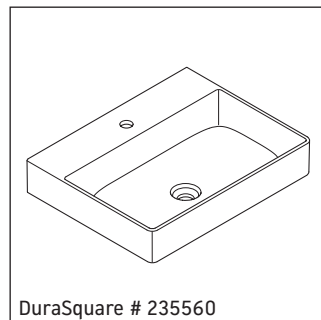

XSquare

XS 4453

Mounting instructions

Instructions for use

The bathroom furniture range complies with the standards and guidelines applicable at the time of delivery and is designed for use in bathrooms. Direct contact with water should be avoided, for example, when showering.