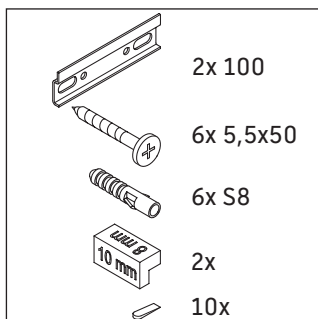

XSquare

XS 4453

Mounting instructions

Instructions for use

The bathroom furniture range complies with the standards and guidelines applicable at the time of delivery and is designed for use in bathrooms. Direct contact with water should be avoided, for example, when showering.