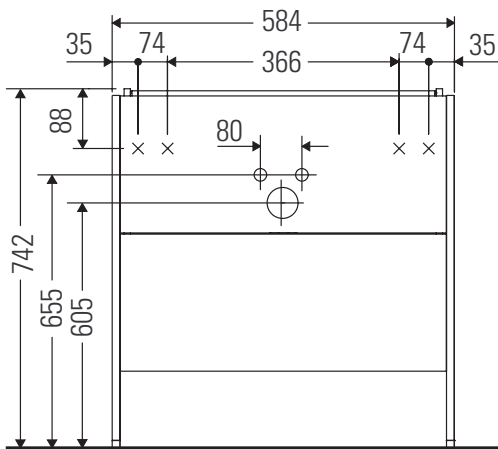

XSquare

XS 4453

Mounting instructions

Instructions for use

The bathroom furniture range complies with the standards and guidelines applicable at the time of delivery and is designed for use in bathrooms. Direct contact with water should be avoided, for example, when showering.