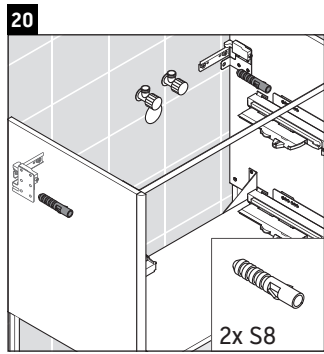

Order no. XS4452/18.02.1