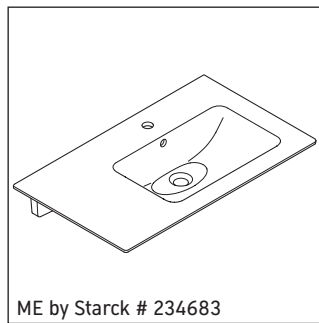

XSquare

XS 4452

Mounting instructions

Instructions for use

The bathroom furniture range complies with the standards and guidelines applicable at the time of delivery and is designed for use in bathrooms. Direct contact with water should be avoided, for example, when showering.