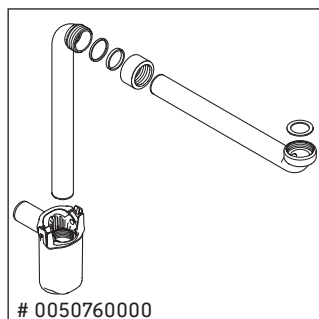

XSquare

XS 4452

Mounting instructions

Instructions for use

The bathroom furniture range complies with the standards and guidelines applicable at the time of delivery and is designed for use in bathrooms. Direct contact with water should be avoided, for example, when showering.