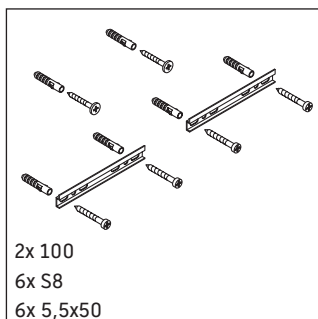

XSquare

XS 4452

Mounting instructions

Instructions for use

The bathroom furniture range complies with the standards and guidelines applicable at the time of delivery and is designed for use in bathrooms. Direct contact with water should be avoided, for example, when showering.