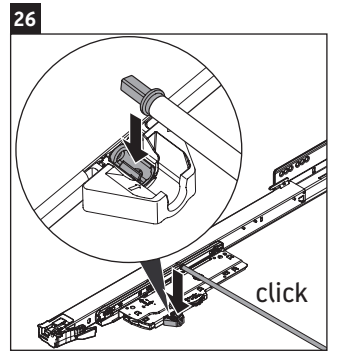

Order no. XS4452/18.02.1