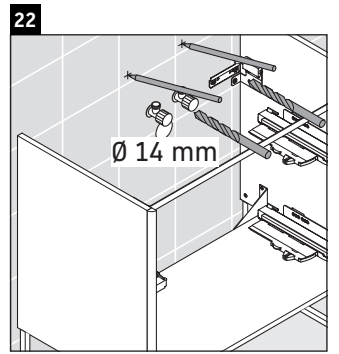

Order no. XS4452/18.02.1