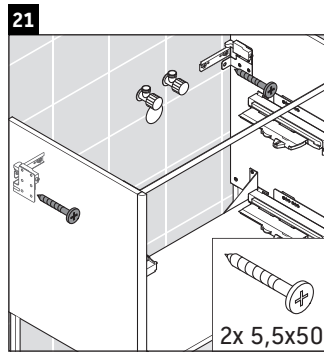

Order no. XS4452/18.02.1