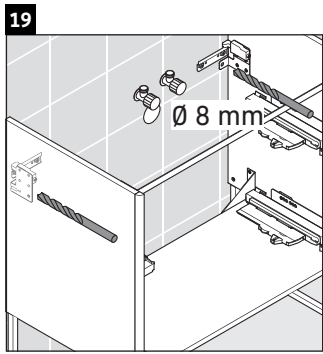

Order no. XS4452/18.02.1