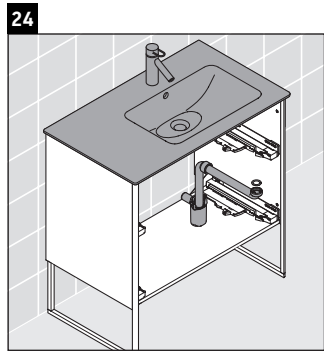

Order no. XS4452/18.02.1