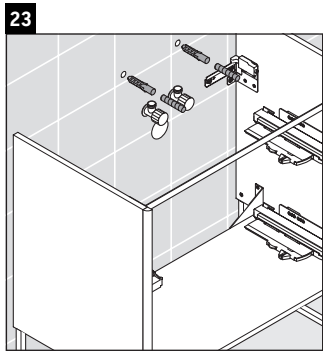

Order no. XS4452/18.02.1