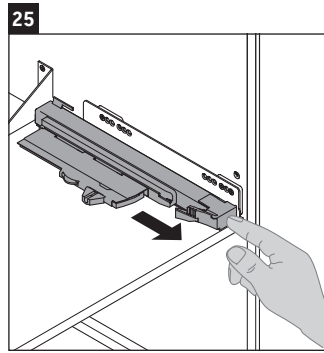

Order no. XS4452/18.02.1