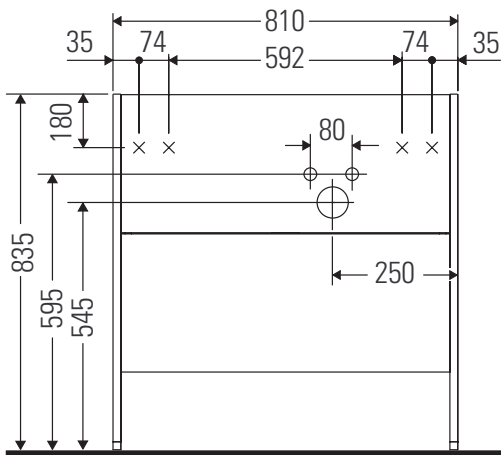

XSquare

XS 4452

Mounting instructions

Instructions for use

The bathroom furniture range complies with the standards and guidelines applicable at the time of delivery and is designed for use in bathrooms. Direct contact with water should be avoided, for example, when showering.