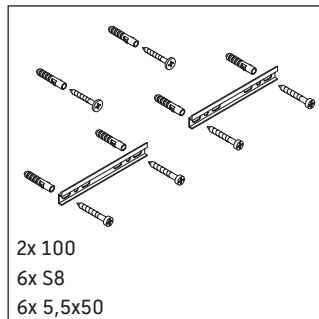

XSquare

XS 4448

Mounting instructions

ME by Starck # 233612 / # 236112..00

ME by Starck # 236112..24

Instructions for use

The bathroom furniture range complies with the standards and guidelines applicable at the time of delivery and is designed for use in bathrooms. Direct contact with water should be avoided, for example, when showering.