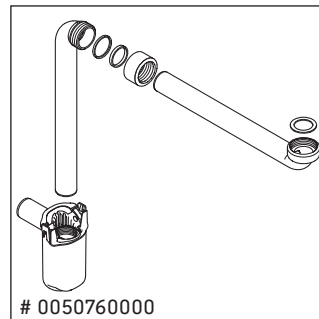

XSquare

XS 4448

Mounting instructions

ME by Starck # 233612 / # 236112..00

ME by Starck # 236112..24

Instructions for use

The bathroom furniture range complies with the standards and guidelines applicable at the time of delivery and is designed for use in bathrooms. Direct contact with water should be avoided, for example, when showering.