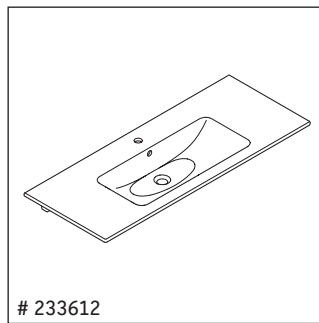

XSquare

XS 4448

Mounting instructions

ME by Starck # 233612 / # 236112..00

ME by Starck # 236112..24

Instructions for use

The bathroom furniture range complies with the standards and guidelines applicable at the time of delivery and is designed for use in bathrooms. Direct contact with water should be avoided, for example, when showering.