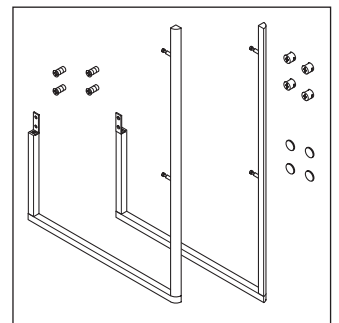

XSquare

XS 4448

Mounting instructions

ME by Starck # 233612 / # 236112..00

ME by Starck # 236112..24

Instructions for use

The bathroom furniture range complies with the standards and guidelines applicable at the time of delivery and is designed for use in bathrooms. Direct contact with water should be avoided, for example, when showering.