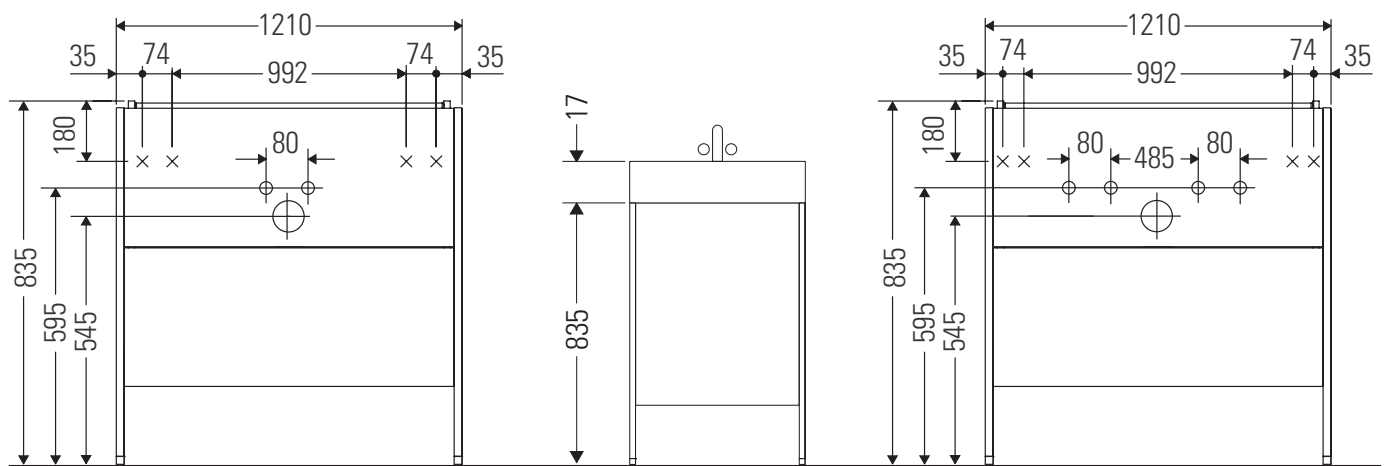

XSquare

XS 4448

Mounting instructions

ME by Starck # 233612 / # 236112..00

ME by Starck # 236112..24

Instructions for use

The bathroom furniture range complies with the standards and guidelines applicable at the time of delivery and is designed for use in bathrooms. Direct contact with water should be avoided, for example, when showering.