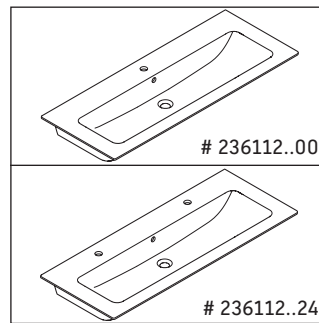

XSquare

XS 4448

Mounting instructions

ME by Starck # 233612 / # 236112..00

ME by Starck # 236112..24

Instructions for use

The bathroom furniture range complies with the standards and guidelines applicable at the time of delivery and is designed for use in bathrooms. Direct contact with water should be avoided, for example, when showering.