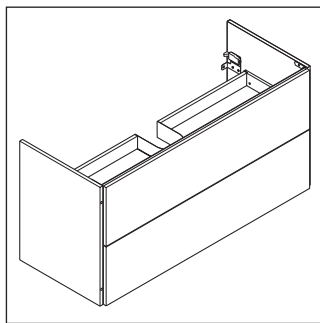

XSquare

XS 4448

Mounting instructions

ME by Starck # 233612 / # 236112..00

ME by Starck # 236112..24

Instructions for use

The bathroom furniture range complies with the standards and guidelines applicable at the time of delivery and is designed for use in bathrooms. Direct contact with water should be avoided, for example, when showering.