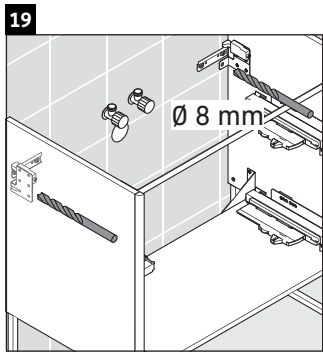

Order no. XS4445/18.02.1