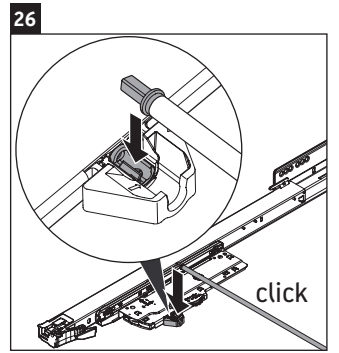

Order no. XS4445/18.02.1