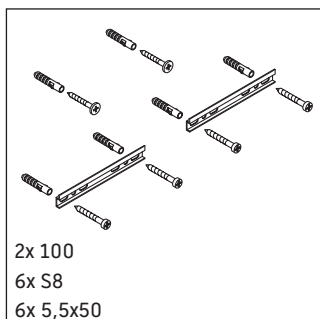

XSquare

XS 4445

Mounting instructions

Instructions for use

The bathroom furniture range complies with the standards and guidelines applicable at the time of delivery and is designed for use in bathrooms. Direct contact with water should be avoided, for example, when showering.