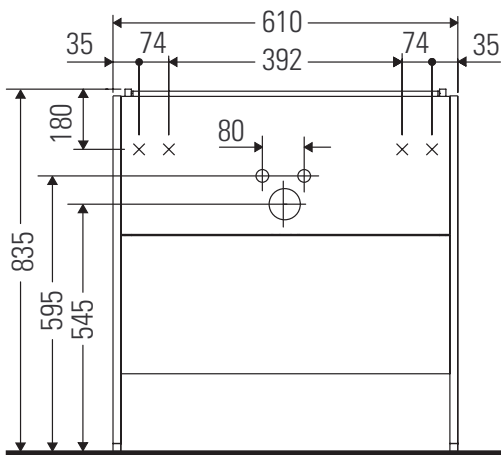

XSquare

XS 4445

Mounting instructions

Instructions for use

The bathroom furniture range complies with the standards and guidelines applicable at the time of delivery and is designed for use in bathrooms. Direct contact with water should be avoided, for example, when showering.