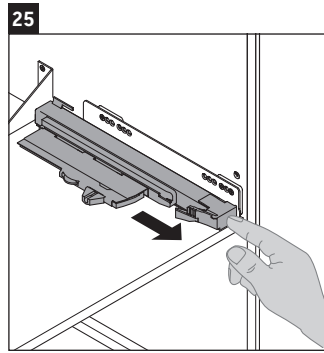

Order no. XS4445/18.02.1