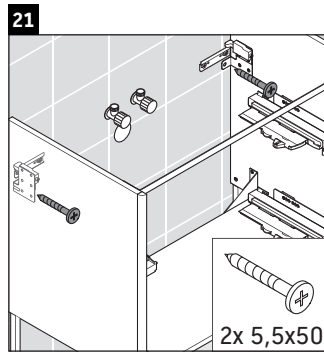

Order no. XS4445/18.02.1