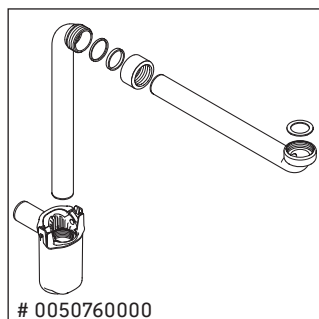

XSquare

XS 4445

Mounting instructions

Instructions for use

The bathroom furniture range complies with the standards and guidelines applicable at the time of delivery and is designed for use in bathrooms. Direct contact with water should be avoided, for example, when showering.