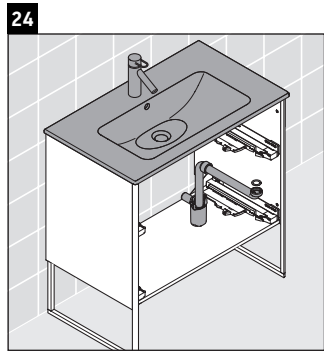

Order no. XS4445/18.02.1