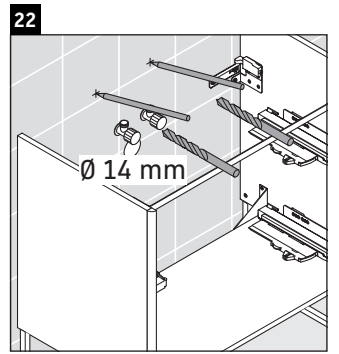

Order no. XS4445/18.02.1