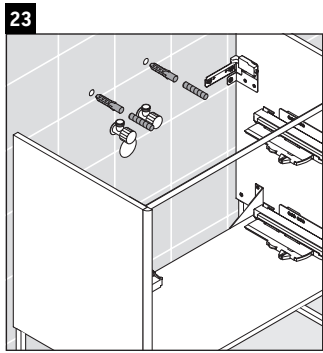

Order no. XS4445/18.02.1