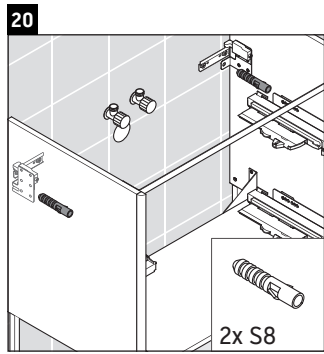

Order no. XS4445/18.02.1