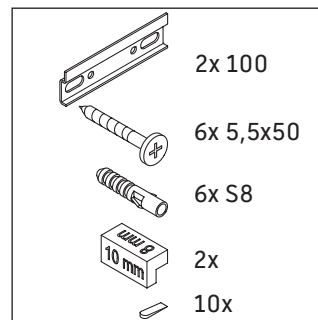

XSquare

XS 4441

Mounting instructions

Instructions for use

The bathroom furniture range complies with the standards and guidelines applicable at the time of delivery and is designed for use in bathrooms. Direct contact with water should be avoided, for example, when showering.