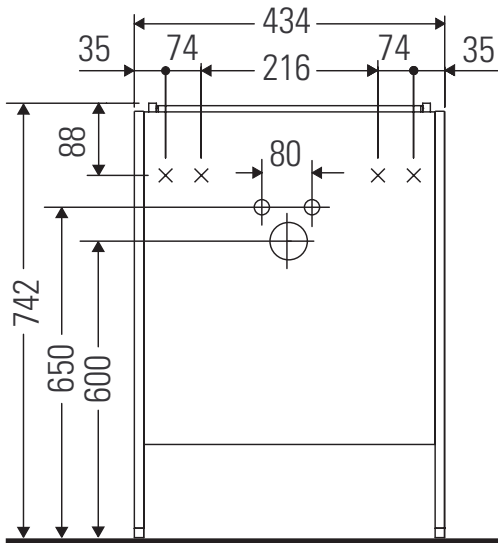

XSquare

XS 4441

Mounting instructions

Instructions for use

The bathroom furniture range complies with the standards and guidelines applicable at the time of delivery and is designed for use in bathrooms. Direct contact with water should be avoided, for example, when showering.