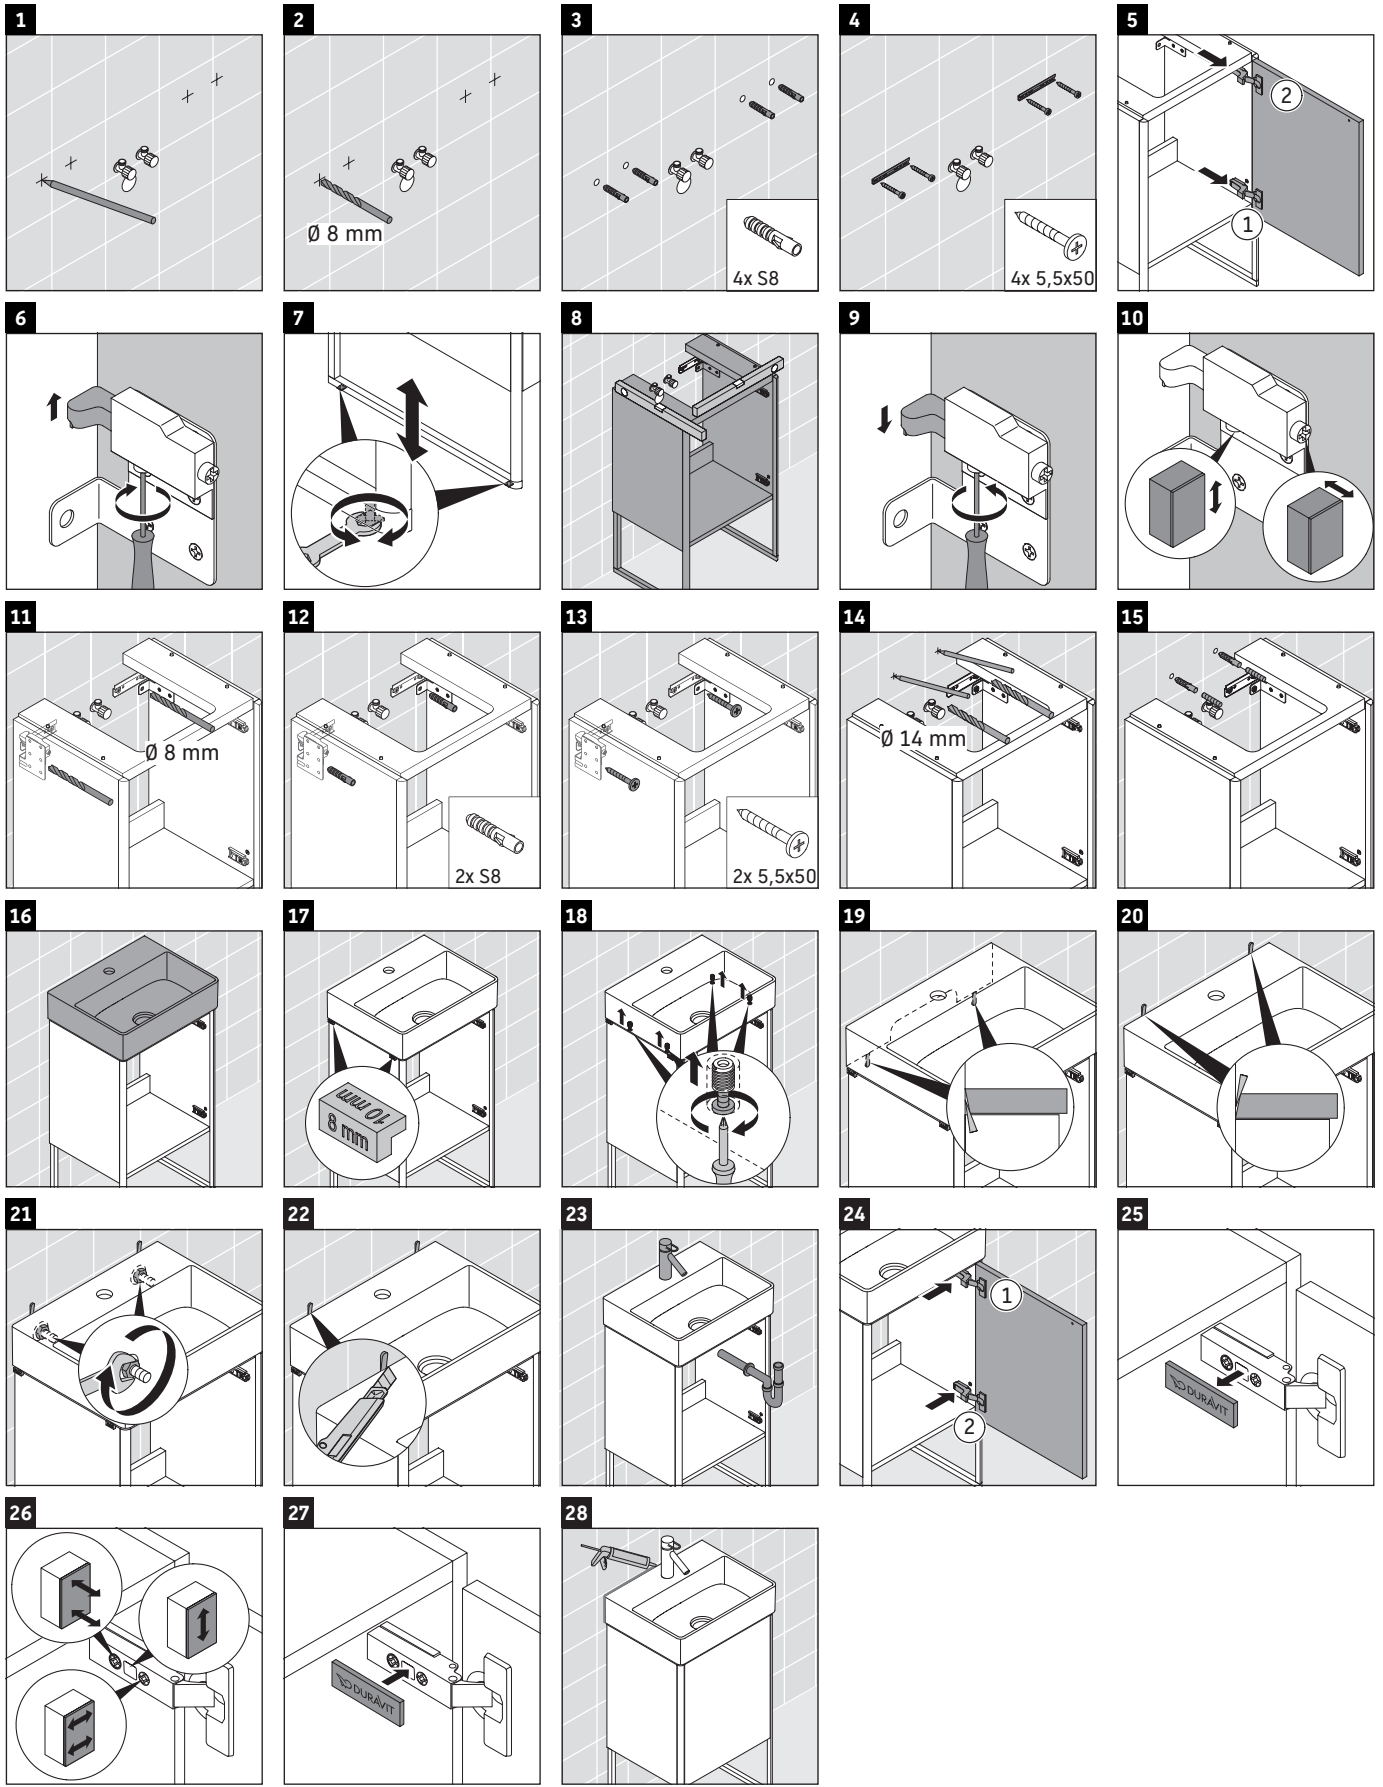

Duravit AG, Werderstr. 36, 78132 Hornberg, Germany, Phone +49 78 33 700, Fax +49 78 33 70 289, info@duravit.de, www.duravit.de