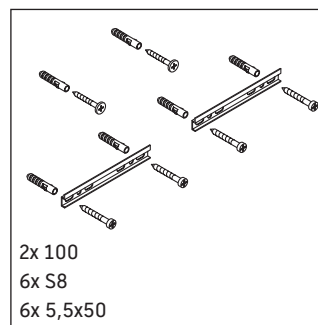

XSquare

XS 4440 L/R

Mounting instructions

Instructions for use

The bathroom furniture range complies with the standards and guidelines applicable at the time of delivery and is designed for use in bathrooms. Direct contact with water should be avoided, for example, when showering.