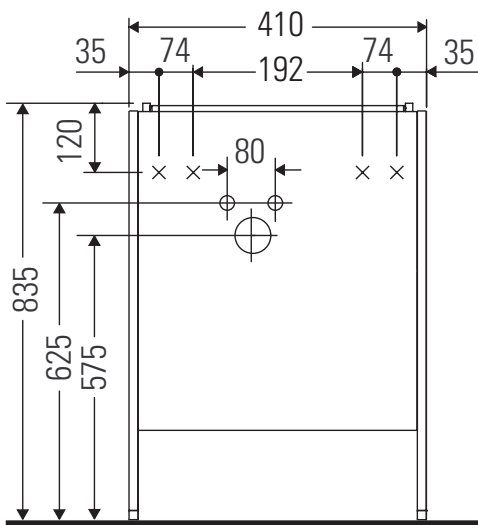

XSquare

XS 4440 L/R

Mounting instructions

Instructions for use

The bathroom furniture range complies with the standards and guidelines applicable at the time of delivery and is designed for use in bathrooms. Direct contact with water should be avoided, for example, when showering.