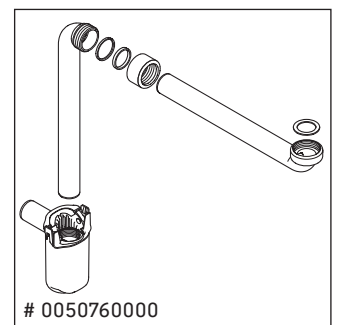

XSquare

XS 4225

Mounting instructions

Viu # 234410

Instructions for use

The bathroom furniture range complies with the standards and guidelines applicable at the time of delivery and is designed for use in bathrooms. Direct contact with water should be avoided, for example, when showering.