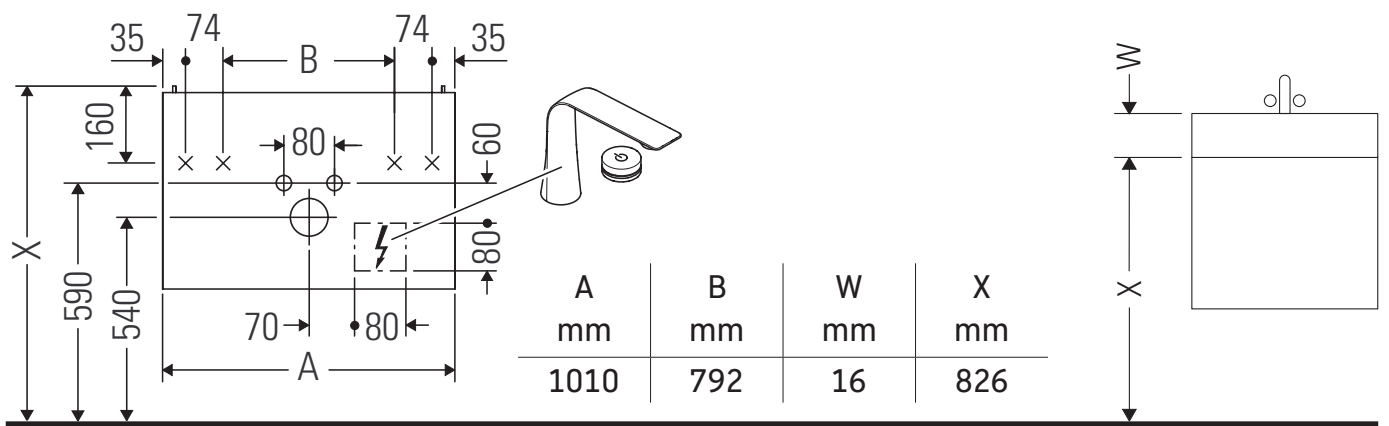

XSquare

XS 4225

Mounting instructions

Viu # 234410

Instructions for use

The bathroom furniture range complies with the standards and guidelines applicable at the time of delivery and is designed for use in bathrooms. Direct contact with water should be avoided, for example, when showering.