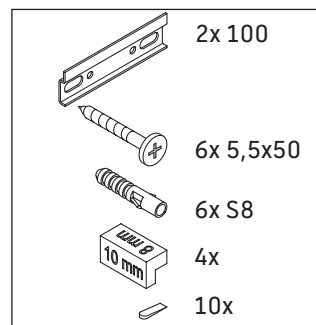

XSquare

XS 4225

Mounting instructions

Viu # 234410

Instructions for use

The bathroom furniture range complies with the standards and guidelines applicable at the time of delivery and is designed for use in bathrooms. Direct contact with water should be avoided, for example, when showering.