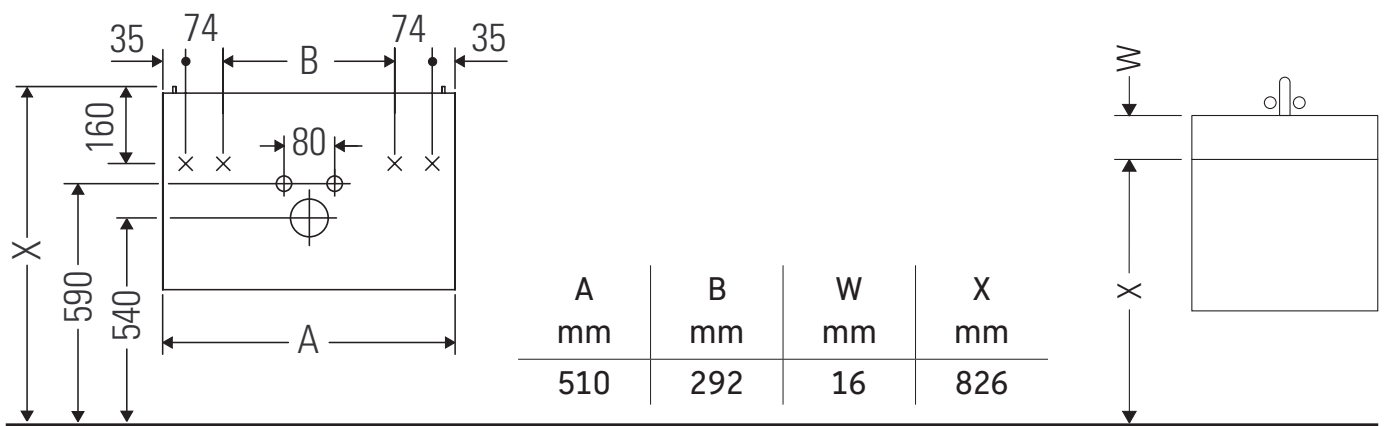

XSquare

XS 4221

Mounting instructions

Viu # 234453

Instructions for use

The bathroom furniture range complies with the standards and guidelines applicable at the time of delivery and is designed for use in bathrooms. Direct contact with water should be avoided, for example, when showering.