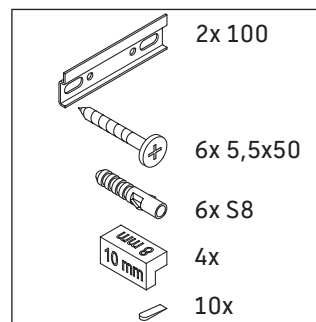

XSquare

XS 4221

Mounting instructions

Viu # 234453

Instructions for use

The bathroom furniture range complies with the standards and guidelines applicable at the time of delivery and is designed for use in bathrooms. Direct contact with water should be avoided, for example, when showering.