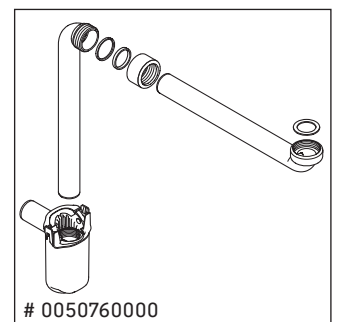

XSquare

XS 4221

Mounting instructions

Viu # 234453

Instructions for use

The bathroom furniture range complies with the standards and guidelines applicable at the time of delivery and is designed for use in bathrooms. Direct contact with water should be avoided, for example, when showering.