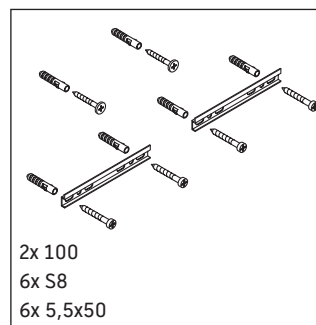

XSquare

XS 4220 L/R

Mounting instructions

Viu # 073345

Instructions for use

The bathroom furniture range complies with the standards and guidelines applicable at the time of delivery and is designed for use in bathrooms. Direct contact with water should be avoided, for example, when showering.