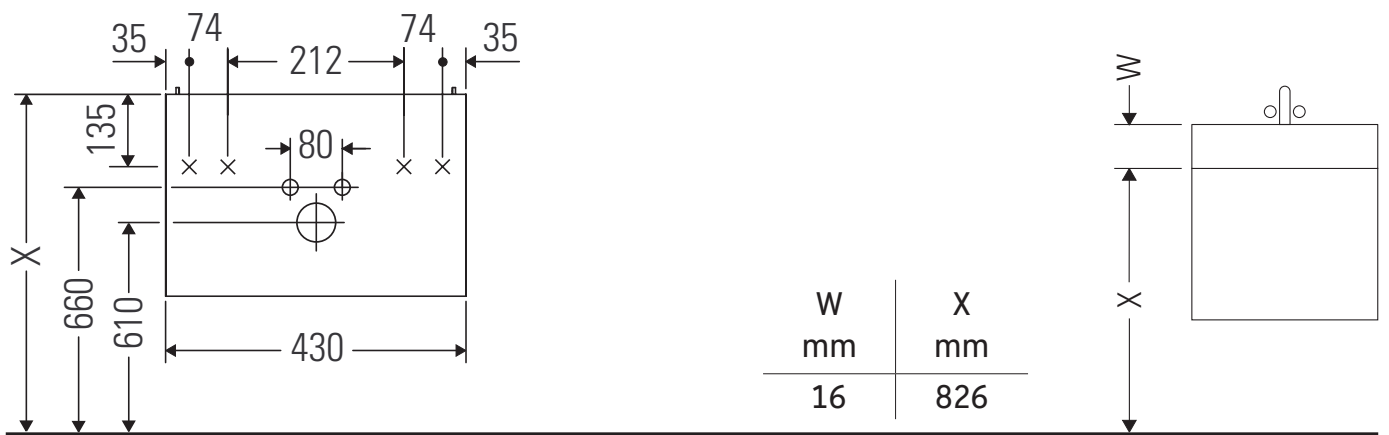

XSquare

XS 4220 L/R

Mounting instructions

Viu # 073345

Instructions for use

The bathroom furniture range complies with the standards and guidelines applicable at the time of delivery and is designed for use in bathrooms. Direct contact with water should be avoided, for example, when showering.