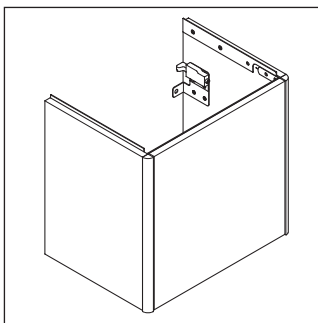

XSquare

XS 4220 L/R

Mounting instructions

Viu # 073345

Instructions for use

The bathroom furniture range complies with the standards and guidelines applicable at the time of delivery and is designed for use in bathrooms. Direct contact with water should be avoided, for example, when showering.