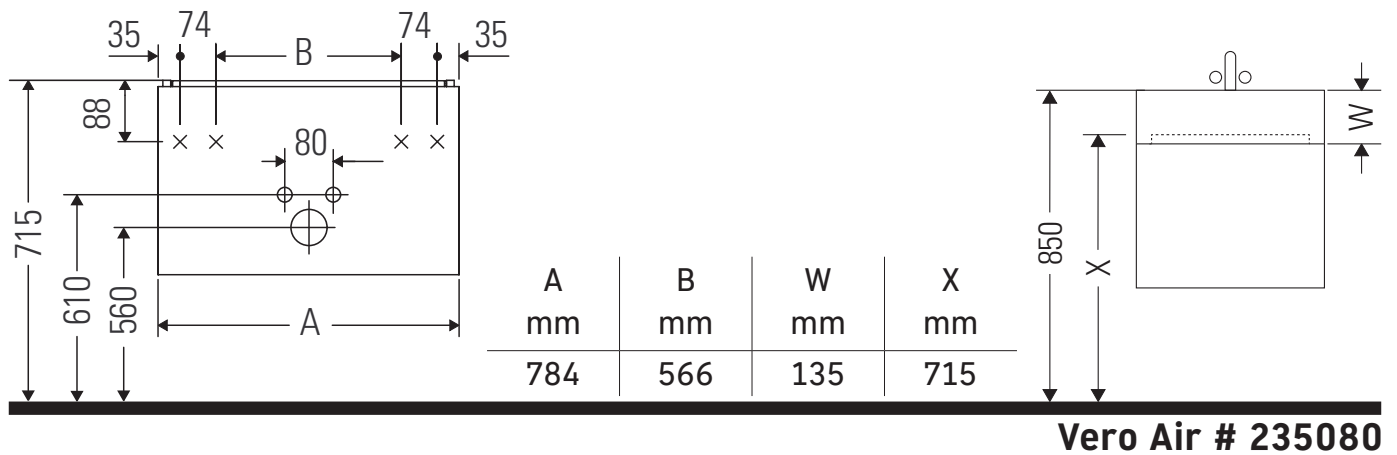

XSquare

XS 4195

Mounting instructions

Instructions for use

The bathroom furniture range complies with the standards and guidelines applicable at the time of delivery and is designed for use in bathrooms. Direct contact with water should be avoided, for example, when showering.