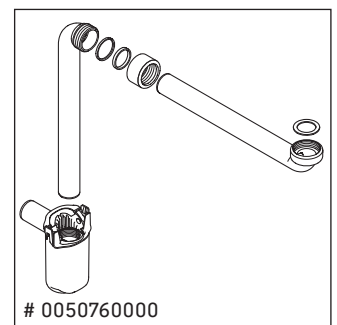

XSquare

XS 4195

Mounting instructions

Instructions for use

The bathroom furniture range complies with the standards and guidelines applicable at the time of delivery and is designed for use in bathrooms. Direct contact with water should be avoided, for example, when showering.