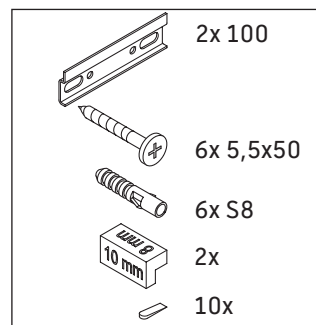

XSquare

XS 4195

Mounting instructions

Instructions for use

The bathroom furniture range complies with the standards and guidelines applicable at the time of delivery and is designed for use in bathrooms. Direct contact with water should be avoided, for example, when showering.