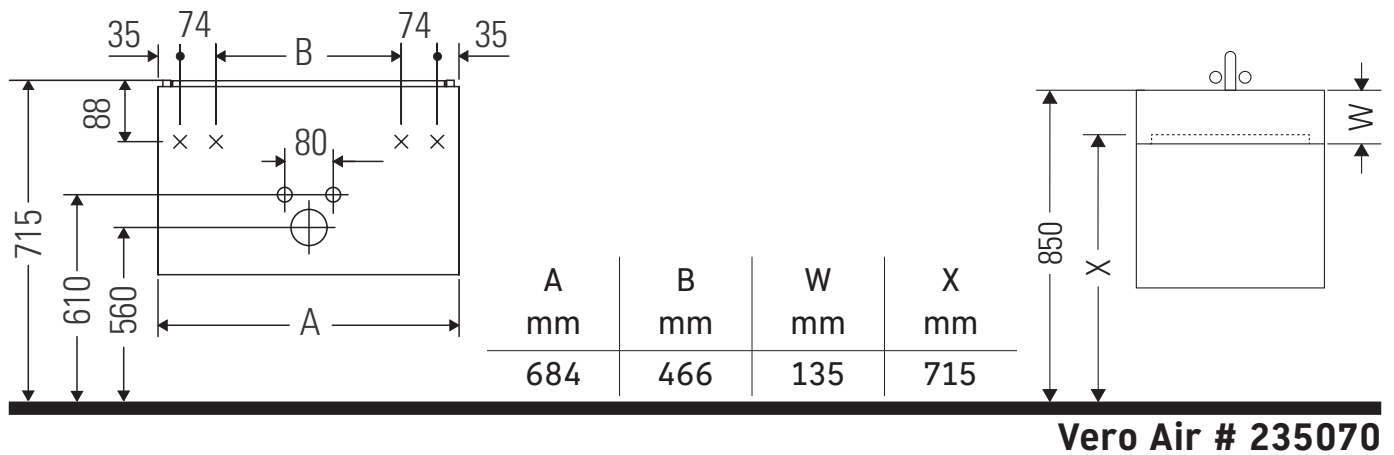

XSquare

XS 4194

Mounting instructions

Instructions for use

The bathroom furniture range complies with the standards and guidelines applicable at the time of delivery and is designed for use in bathrooms. Direct contact with water should be avoided, for example, when showering.