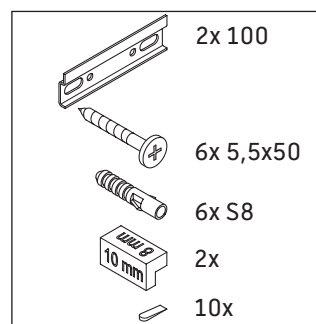

XSquare

XS 4194

Mounting instructions

Instructions for use

The bathroom furniture range complies with the standards and guidelines applicable at the time of delivery and is designed for use in bathrooms. Direct contact with water should be avoided, for example, when showering.