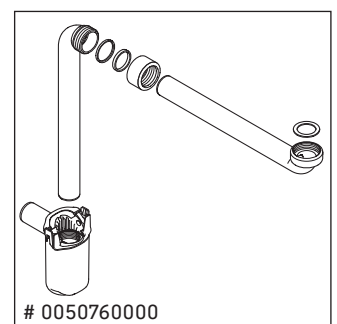

XSquare

XS 4194

Mounting instructions

Instructions for use

The bathroom furniture range complies with the standards and guidelines applicable at the time of delivery and is designed for use in bathrooms. Direct contact with water should be avoided, for example, when showering.