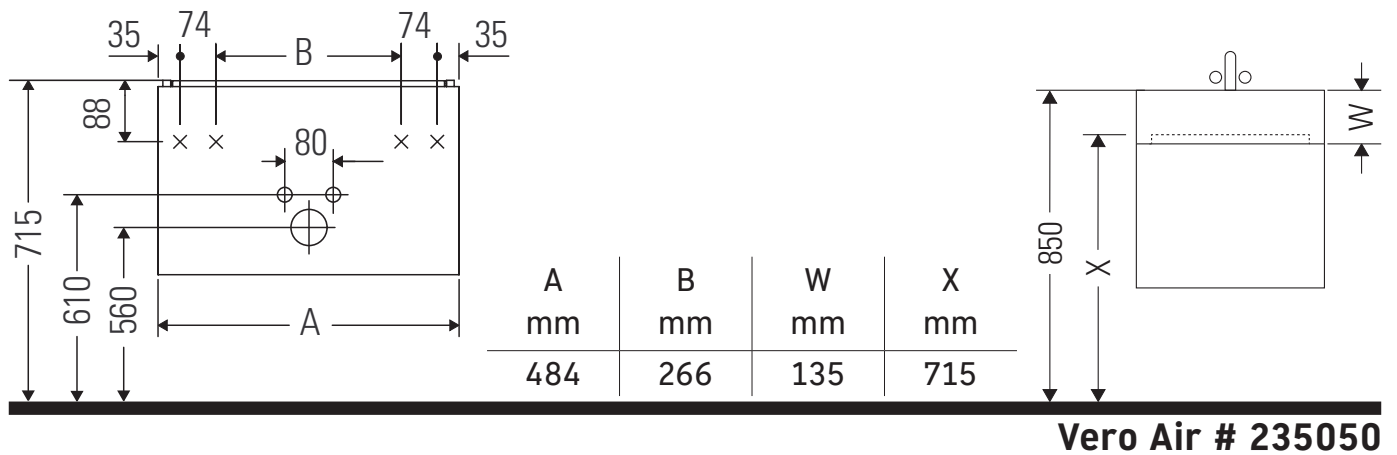

XSquare

XS 4192

Mounting instructions

Instructions for use

The bathroom furniture range complies with the standards and guidelines applicable at the time of delivery and is designed for use in bathrooms. Direct contact with water should be avoided, for example, when showering.