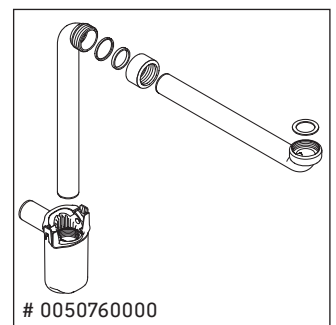

XSquare

XS 4192

Mounting instructions

Instructions for use

The bathroom furniture range complies with the standards and guidelines applicable at the time of delivery and is designed for use in bathrooms. Direct contact with water should be avoided, for example, when showering.