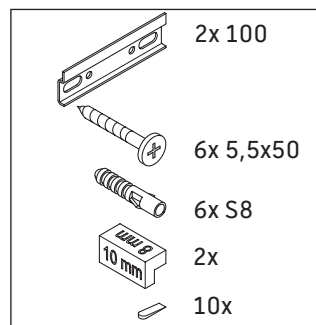

XSquare

XS 4192

Mounting instructions

Instructions for use

The bathroom furniture range complies with the standards and guidelines applicable at the time of delivery and is designed for use in bathrooms. Direct contact with water should be avoided, for example, when showering.