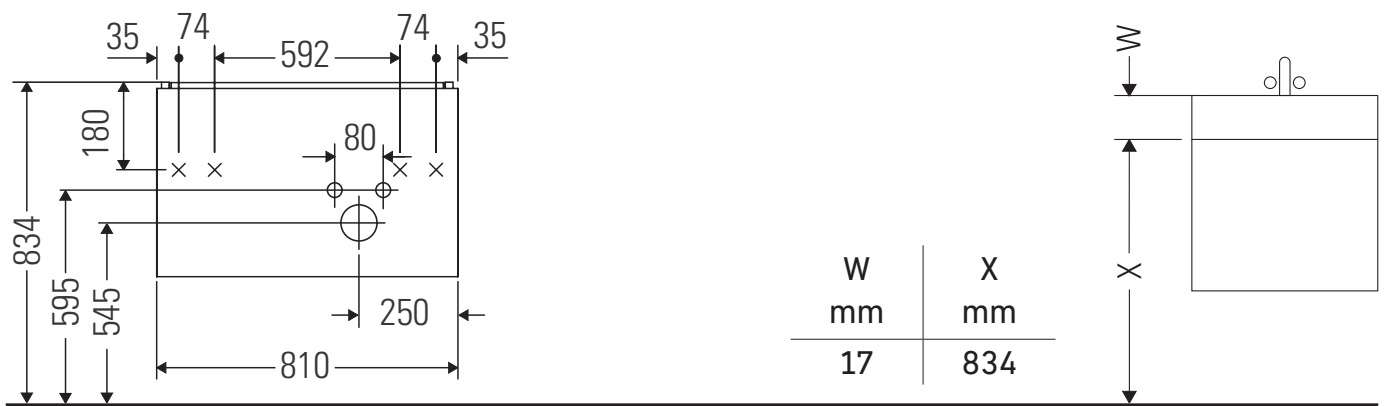

XSquare

XS 4177

Mounting instructions

ME by Starck # 234683

Instructions for use

The bathroom furniture range complies with the standards and guidelines applicable at the time of delivery and is designed for use in bathrooms. Direct contact with water should be avoided, for example, when showering.