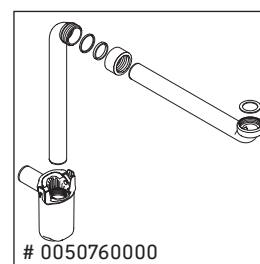

XSquare

XS 4177

Mounting instructions

ME by Starck # 234683

Instructions for use

The bathroom furniture range complies with the standards and guidelines applicable at the time of delivery and is designed for use in bathrooms. Direct contact with water should be avoided, for example, when showering.