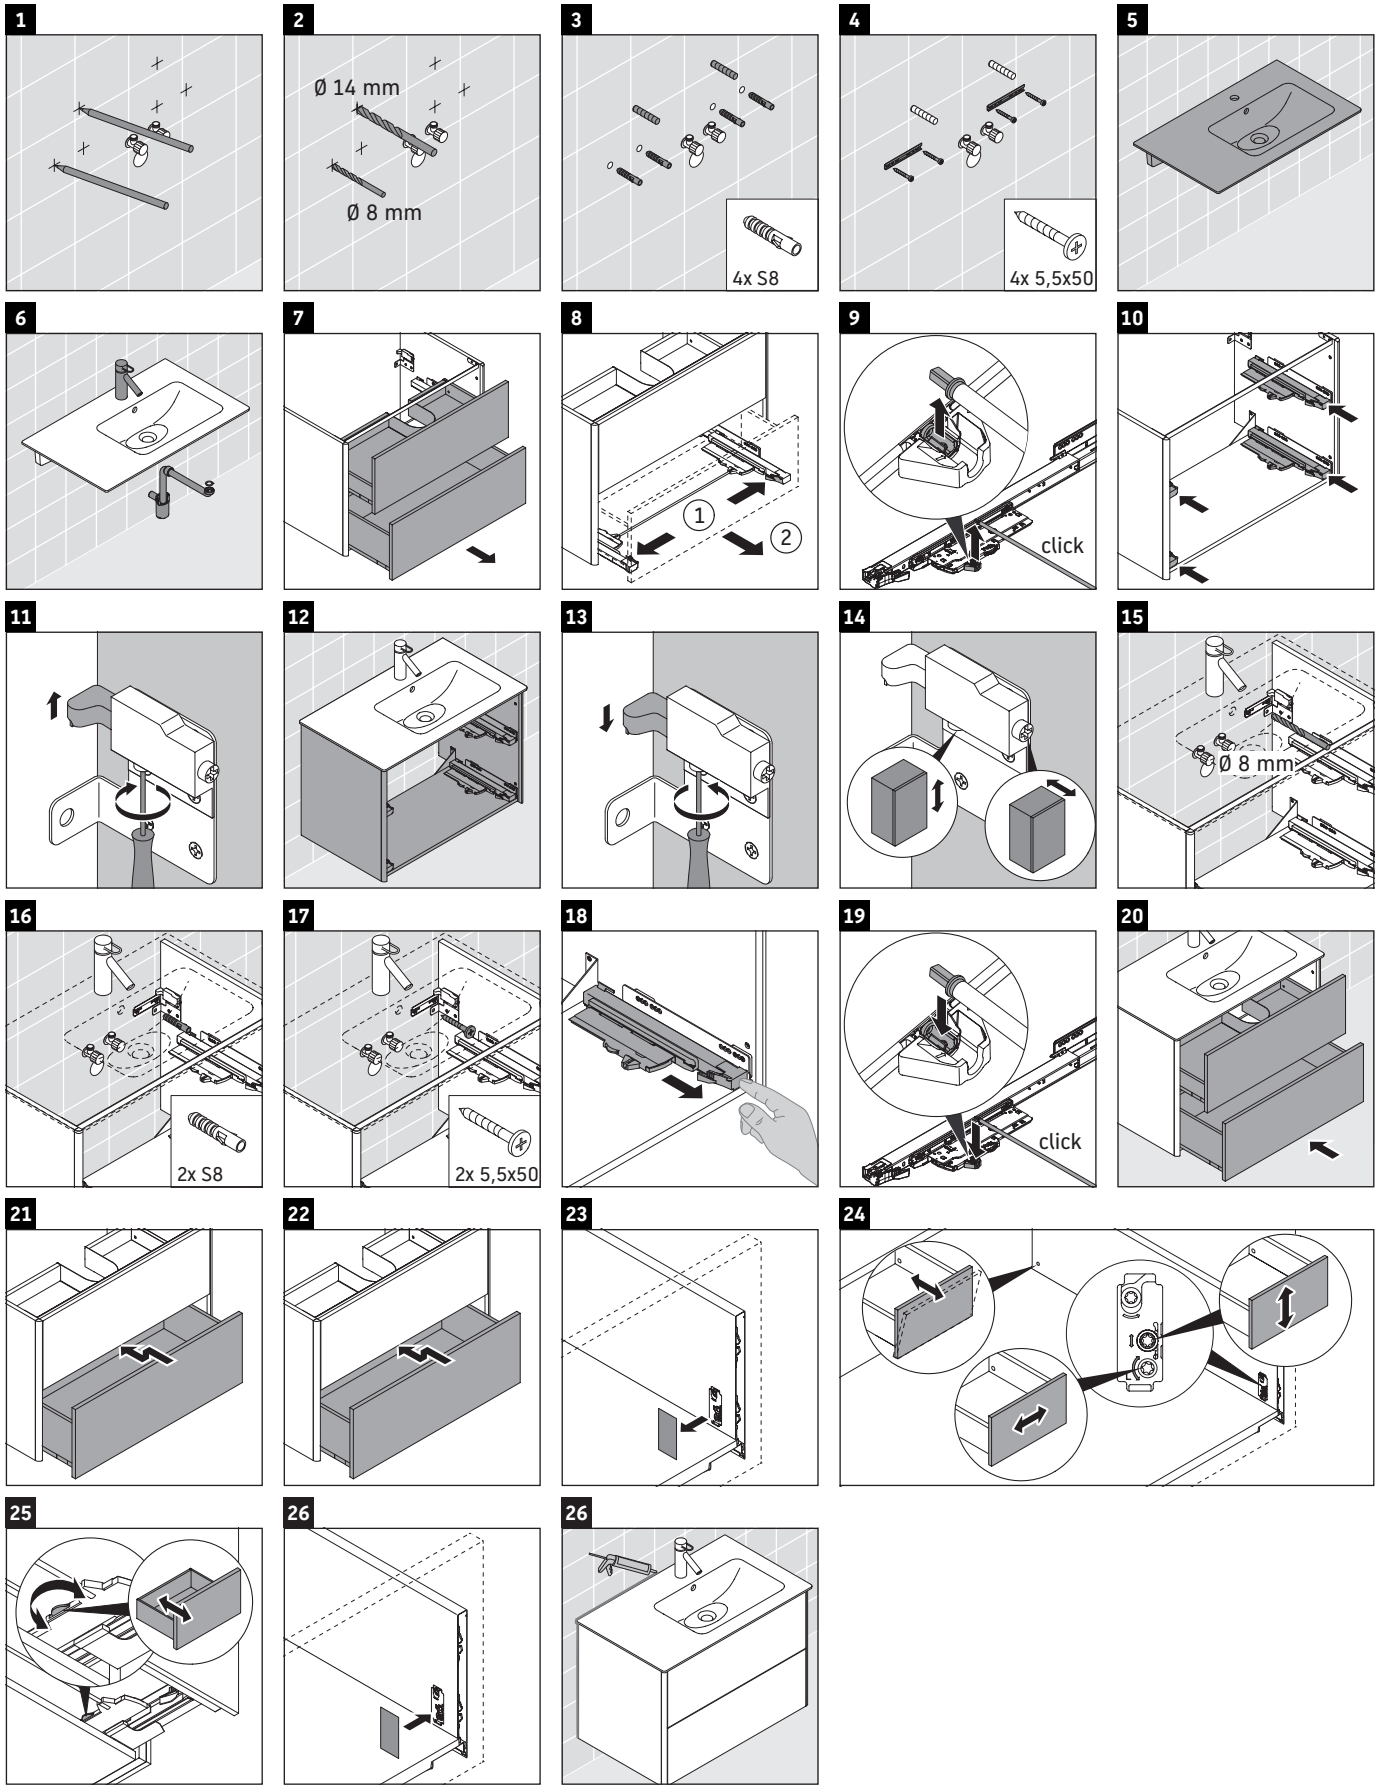

Duravit AG, Werderstr. 36, 78132 Hornberg, Germany, Phone +49 78 33 700, Fax +49 78 33 70 289, info@duravit.de, www.duravit.de