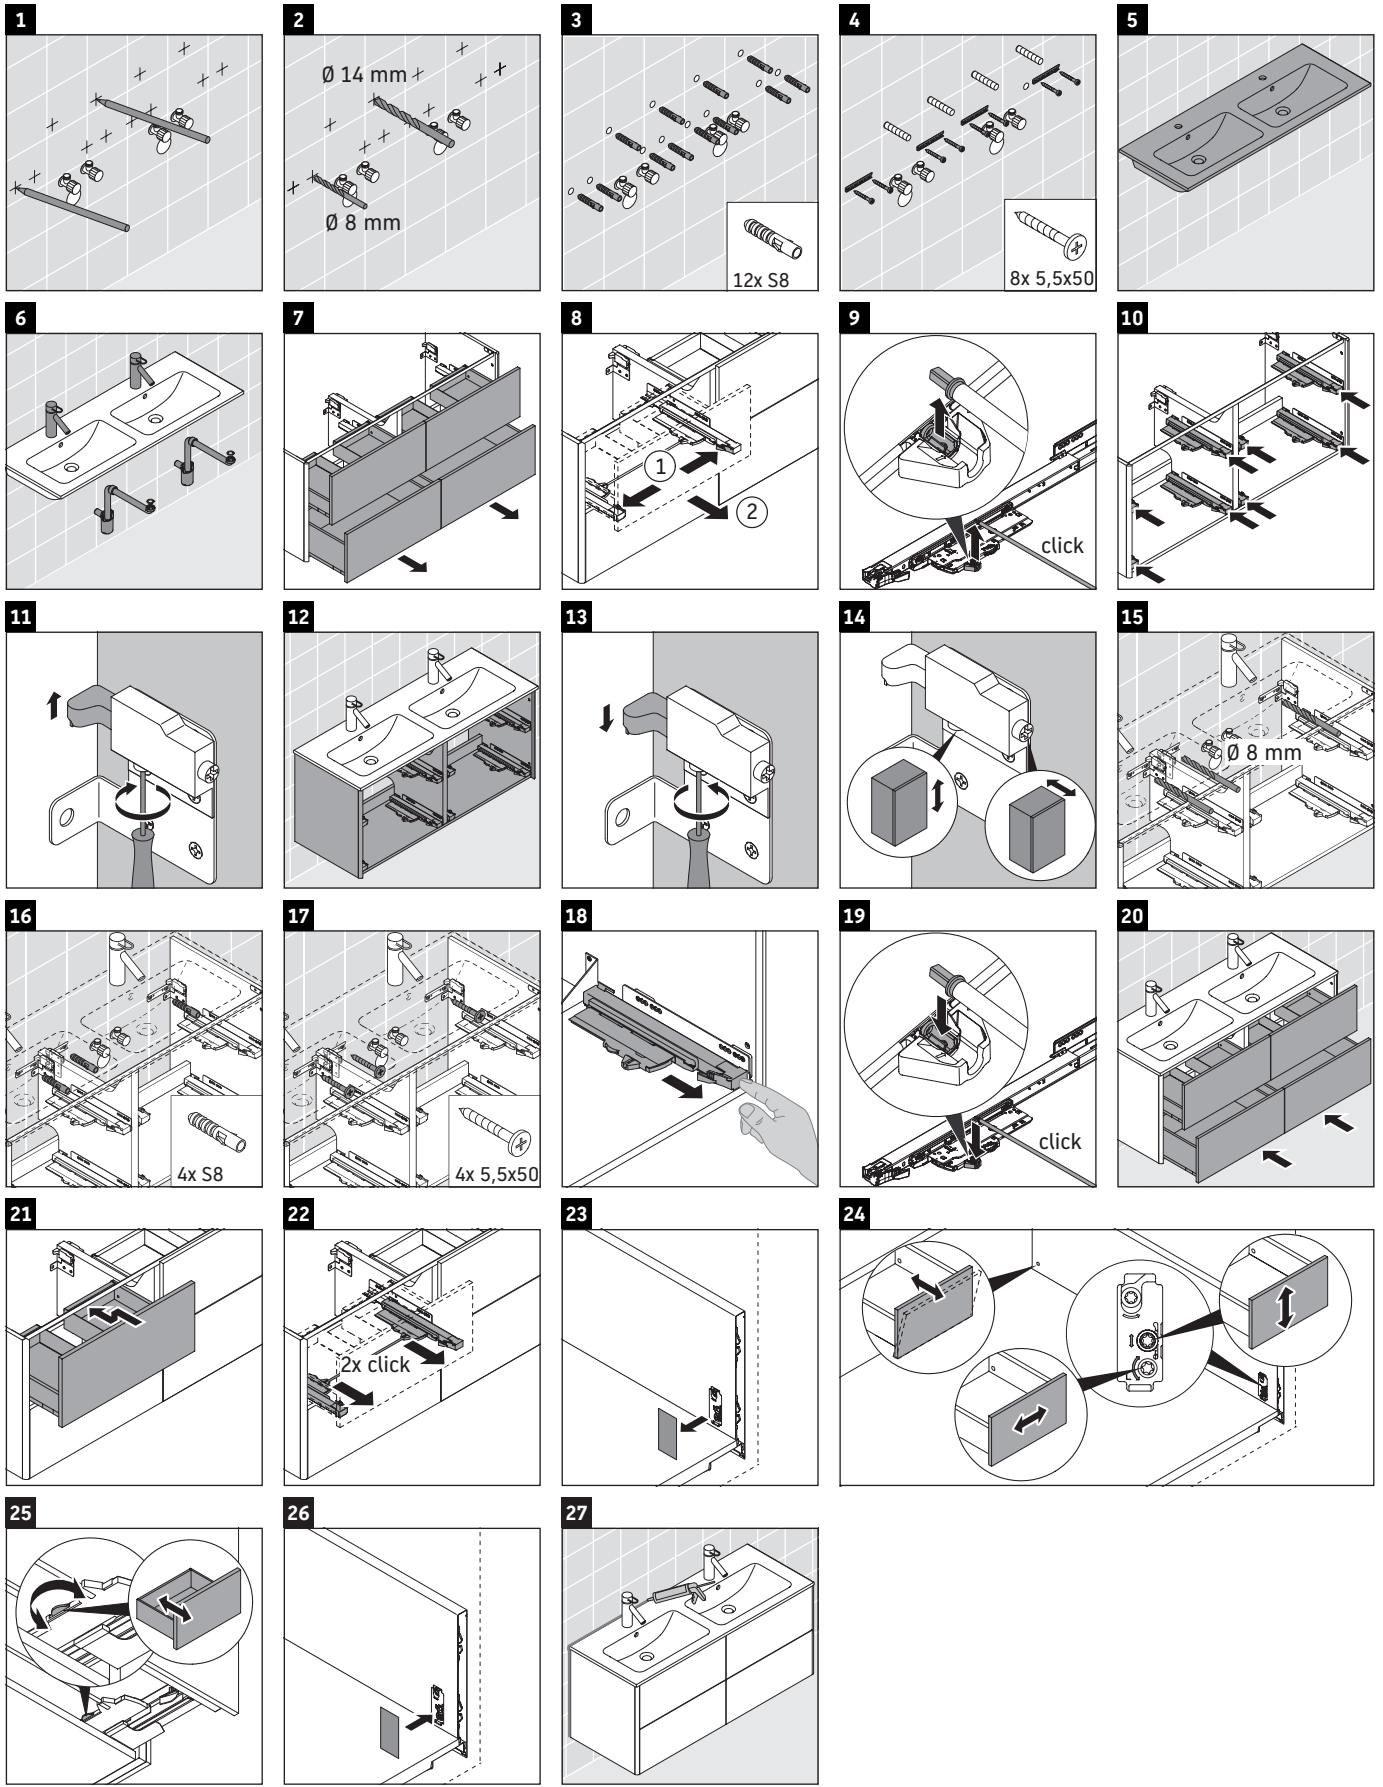

Duravit AG, Werderstr. 36, 78132 Hornberg, Germany, Phone +49 78 33 700, Fax +49 78 33 70 289, info@duravit.de, www.duravit.de