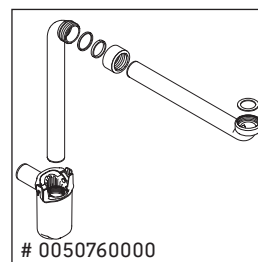

XSquare

XS 4175

Mounting instructions

ME by Starck # 233613

Instructions for use

The bathroom furniture range complies with the standards and guidelines applicable at the time of delivery and is designed for use in bathrooms. Direct contact with water should be avoided, for example, when showering.