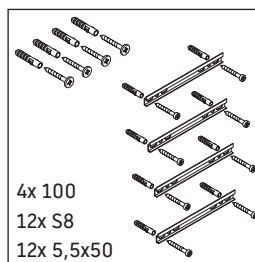

XSquare

XS 4175

Mounting instructions

ME by Starck # 233613

Instructions for use

The bathroom furniture range complies with the standards and guidelines applicable at the time of delivery and is designed for use in bathrooms. Direct contact with water should be avoided, for example, when showering.