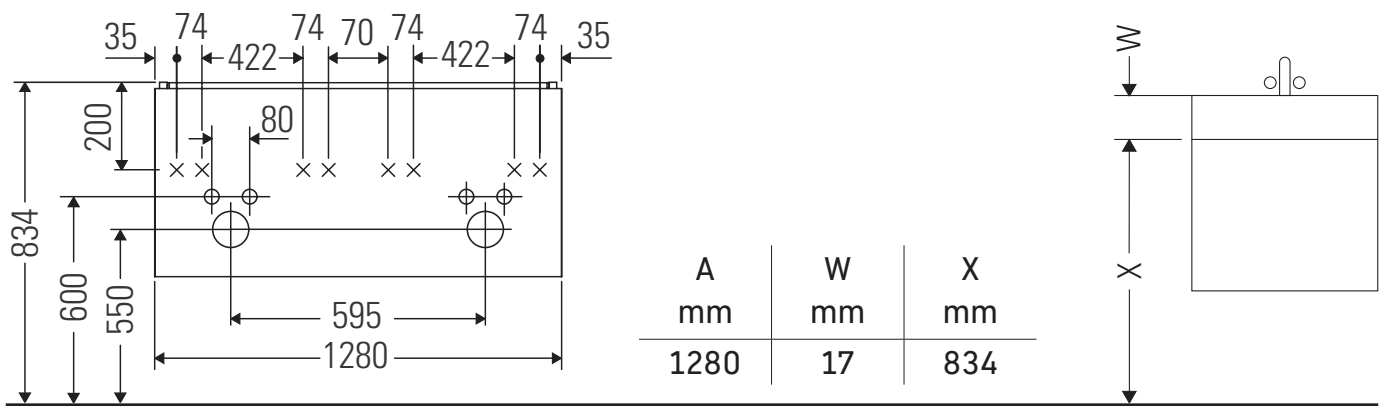

XSquare

XS 4175

Mounting instructions

ME by Starck # 233613

Instructions for use

The bathroom furniture range complies with the standards and guidelines applicable at the time of delivery and is designed for use in bathrooms. Direct contact with water should be avoided, for example, when showering.