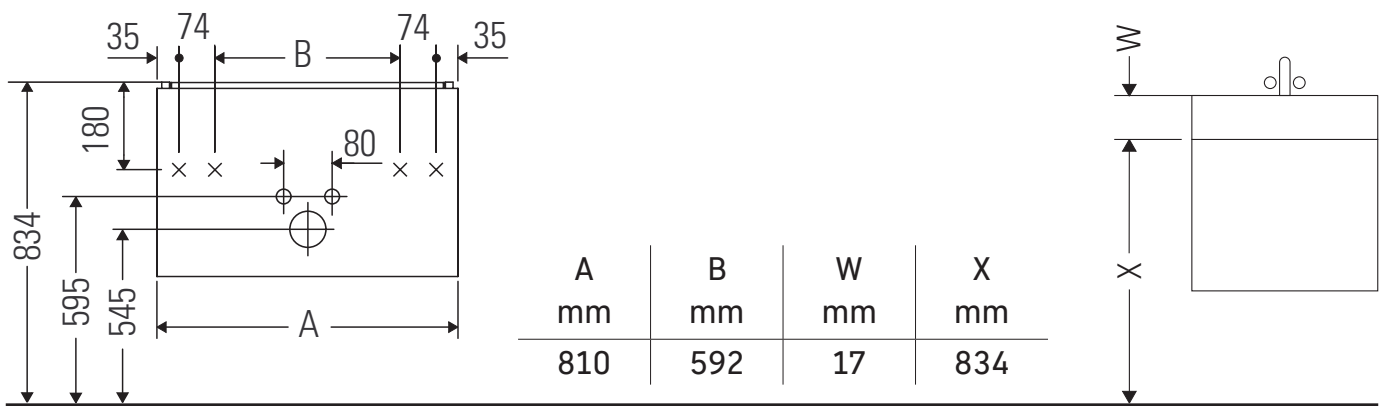

XSquare

XS 4172

Mounting instructions

ME by Starck # 233683

Instructions for use

The bathroom furniture range complies with the standards and guidelines applicable at the time of delivery and is designed for use in bathrooms. Direct contact with water should be avoided, for example, when showering.