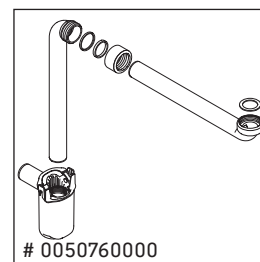

XSquare

XS 4172

Mounting instructions

ME by Starck # 233683

Instructions for use

The bathroom furniture range complies with the standards and guidelines applicable at the time of delivery and is designed for use in bathrooms. Direct contact with water should be avoided, for example, when showering.