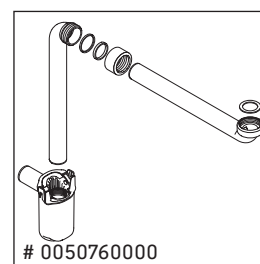

XSquare

XS 4171

Mounting instructions

ME by Starck # 233663

Instructions for use

The bathroom furniture range complies with the standards and guidelines applicable at the time of delivery and is designed for use in bathrooms. Direct contact with water should be avoided, for example, when showering.