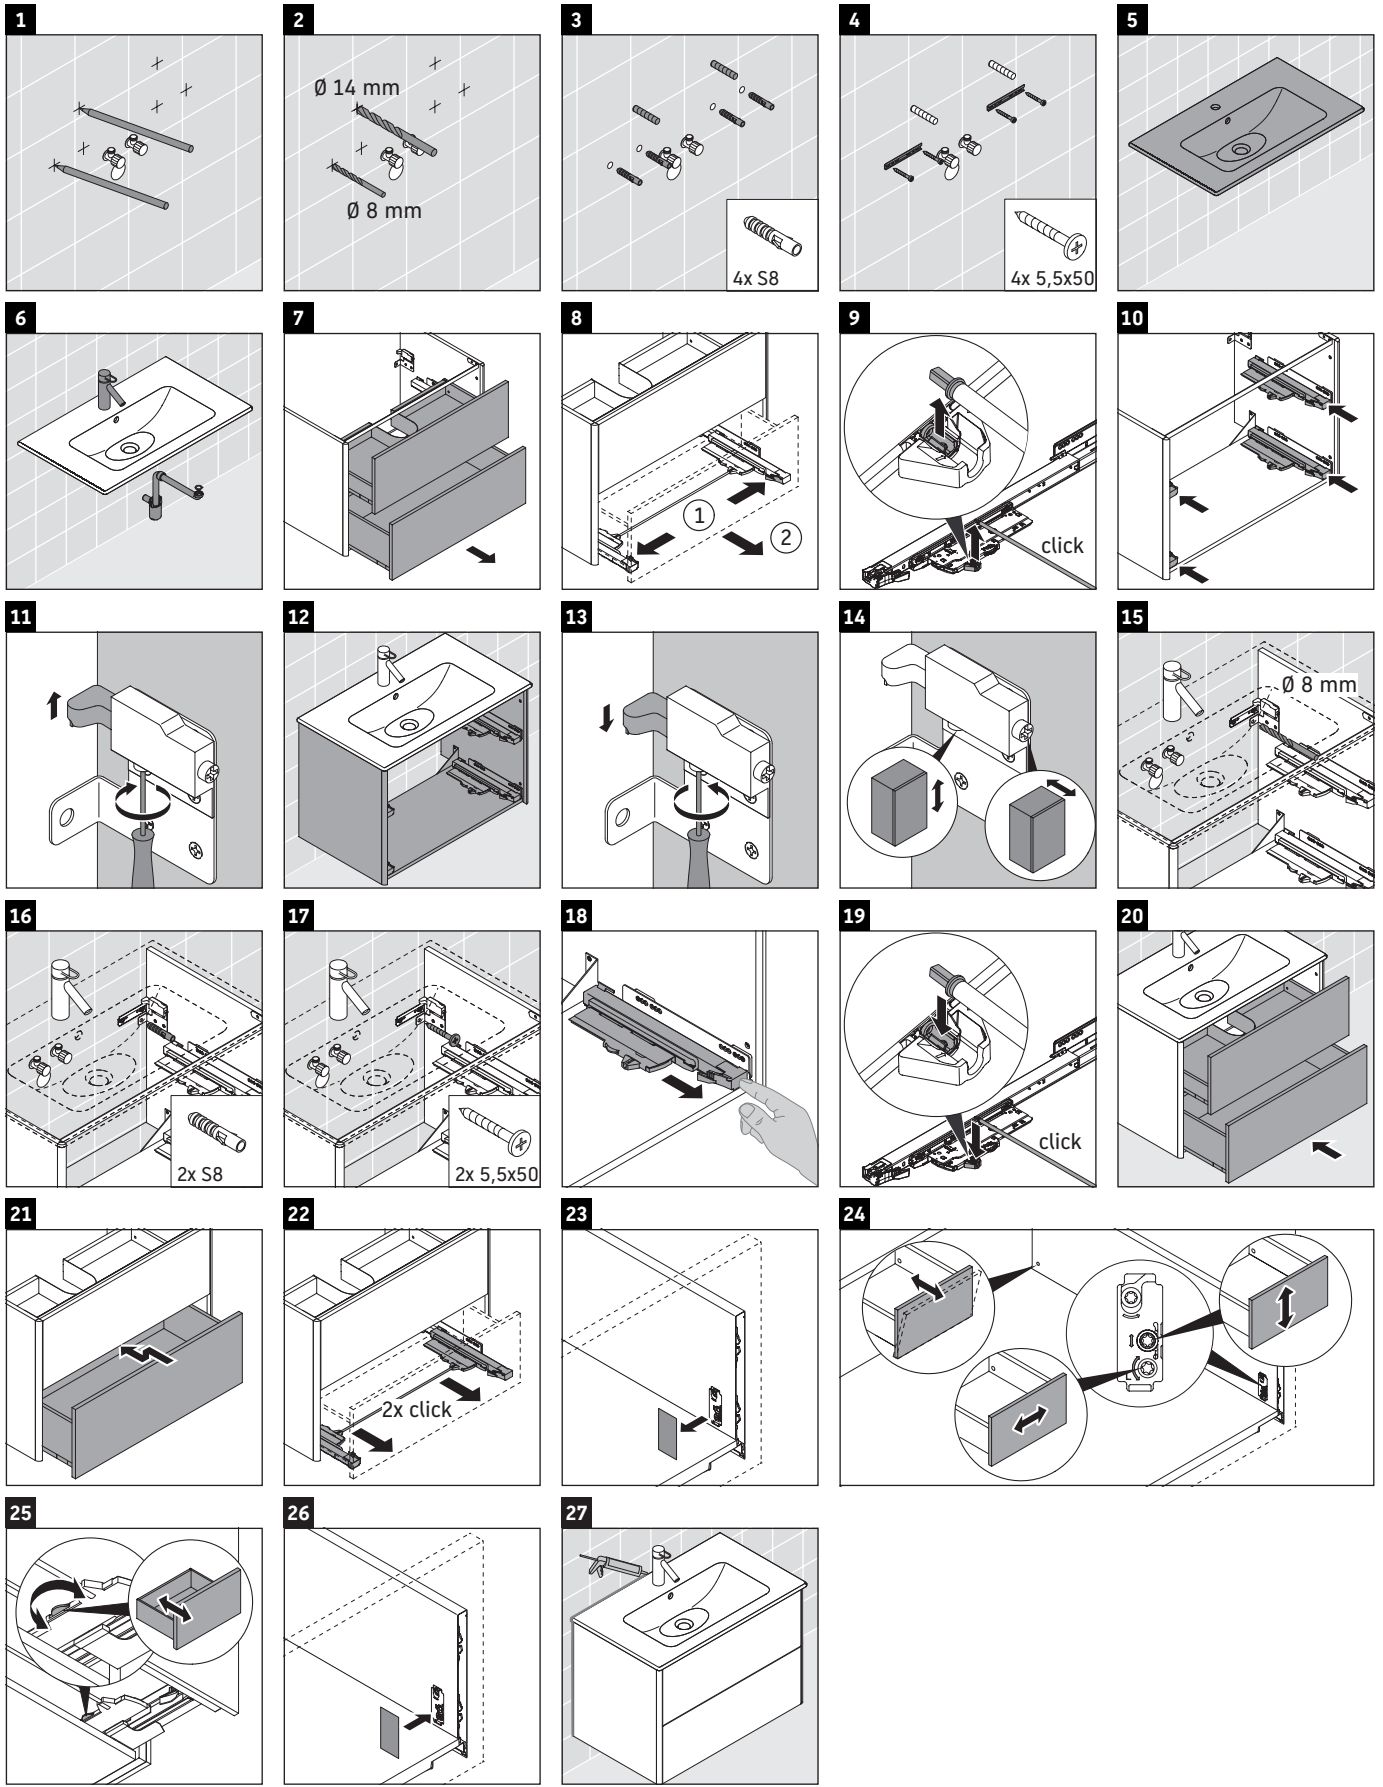

Duravit AG, Werderstr. 36, 78132 Hornberg, Germany, Phone +49 78 33 700, Fax +49 78 33 70 289, info@duravit.de, www.duravit.de