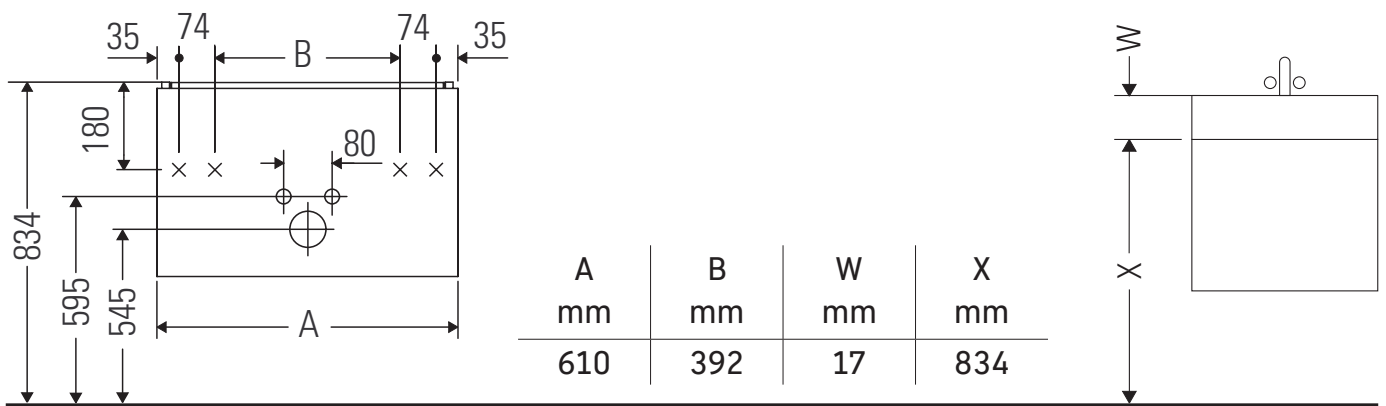

XSquare

XS 4171

Mounting instructions

ME by Starck # 233663

Instructions for use

The bathroom furniture range complies with the standards and guidelines applicable at the time of delivery and is designed for use in bathrooms. Direct contact with water should be avoided, for example, when showering.