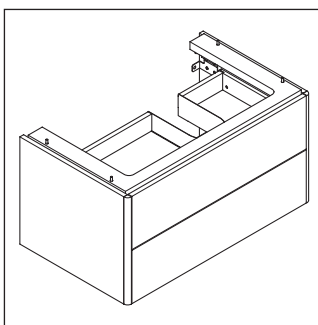

XSquare

XS 4169

Mounting instructions

W mm	X mm
110	740

DuraSquare # 234980

Instructions for use

The bathroom furniture range complies with the standards and guidelines applicable at the time of delivery and is designed for use in bathrooms. Direct contact with water should be avoided, for example, when showering.