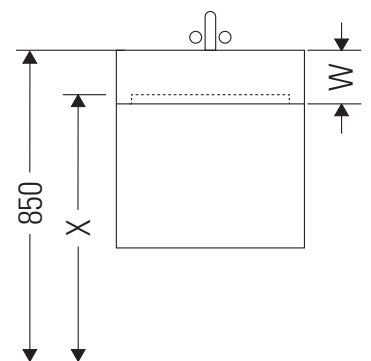

XSquare

XS 4169

Mounting instructions

W mm	X mm
110	740

DuraSquare # 234980

Instructions for use

The bathroom furniture range complies with the standards and guidelines applicable at the time of delivery and is designed for use in bathrooms. Direct contact with water should be avoided, for example, when showering.