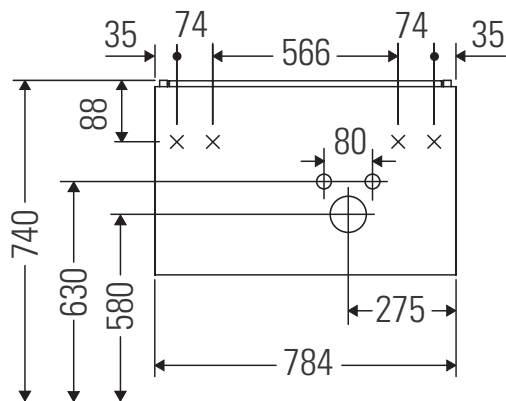

XSquare

XS 4169

Mounting instructions

W mm	X mm
110	740

DuraSquare # 234980

Instructions for use

The bathroom furniture range complies with the standards and guidelines applicable at the time of delivery and is designed for use in bathrooms. Direct contact with water should be avoided, for example, when showering.