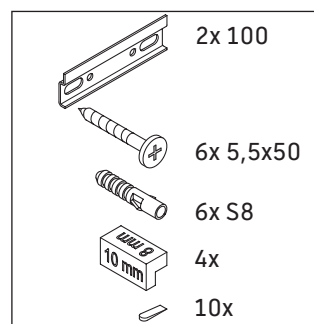

XSquare

XS 4169

Mounting instructions

W mm	X mm
110	740

DuraSquare # 234980

Instructions for use

The bathroom furniture range complies with the standards and guidelines applicable at the time of delivery and is designed for use in bathrooms. Direct contact with water should be avoided, for example, when showering.