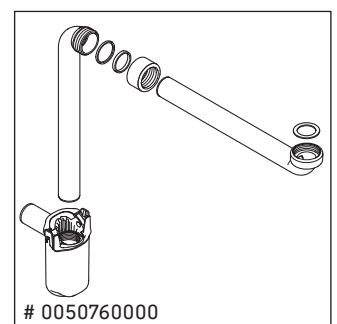

XSquare

XS 4169

Mounting instructions

W mm	X mm
110	740

DuraSquare # 234980

Instructions for use

The bathroom furniture range complies with the standards and guidelines applicable at the time of delivery and is designed for use in bathrooms. Direct contact with water should be avoided, for example, when showering.