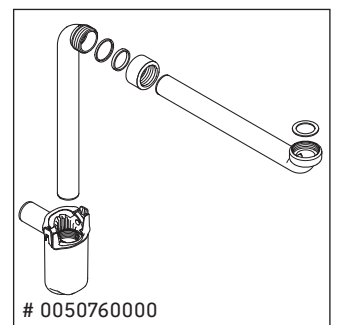

XSquare

XS 4167

Mounting instructions

Instructions for use

The bathroom furniture range complies with the standards and guidelines applicable at the time of delivery and is designed for use in bathrooms. Direct contact with water should be avoided, for example, when showering.