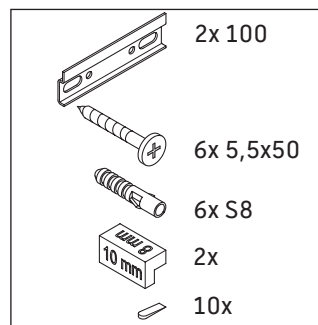

XSquare

XS 4167

Mounting instructions

Instructions for use

The bathroom furniture range complies with the standards and guidelines applicable at the time of delivery and is designed for use in bathrooms. Direct contact with water should be avoided, for example, when showering.