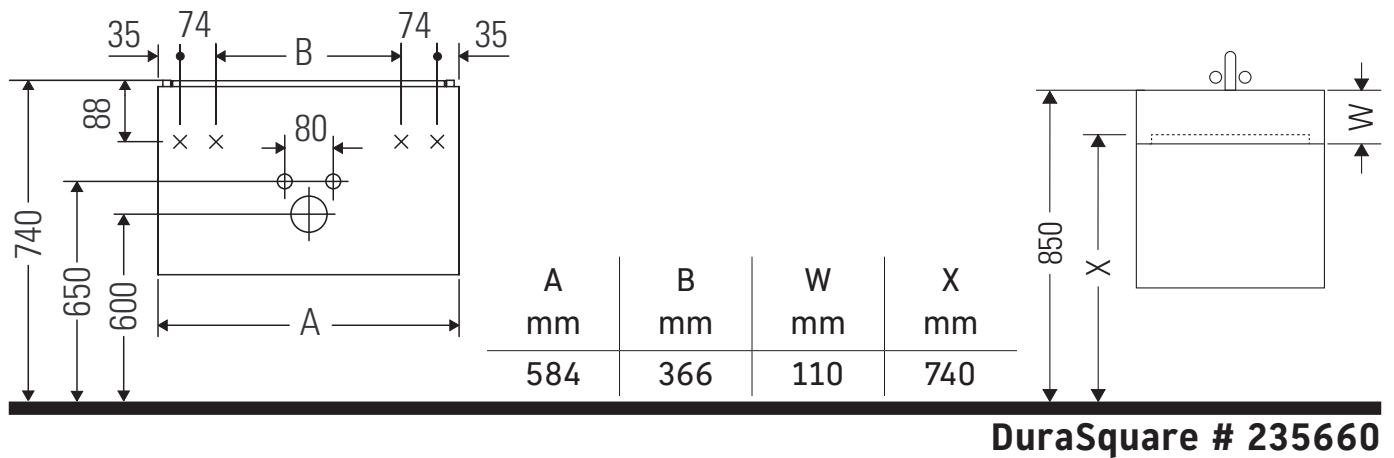

XSquare

XS 4167

Mounting instructions

Instructions for use

The bathroom furniture range complies with the standards and guidelines applicable at the time of delivery and is designed for use in bathrooms. Direct contact with water should be avoided, for example, when showering.