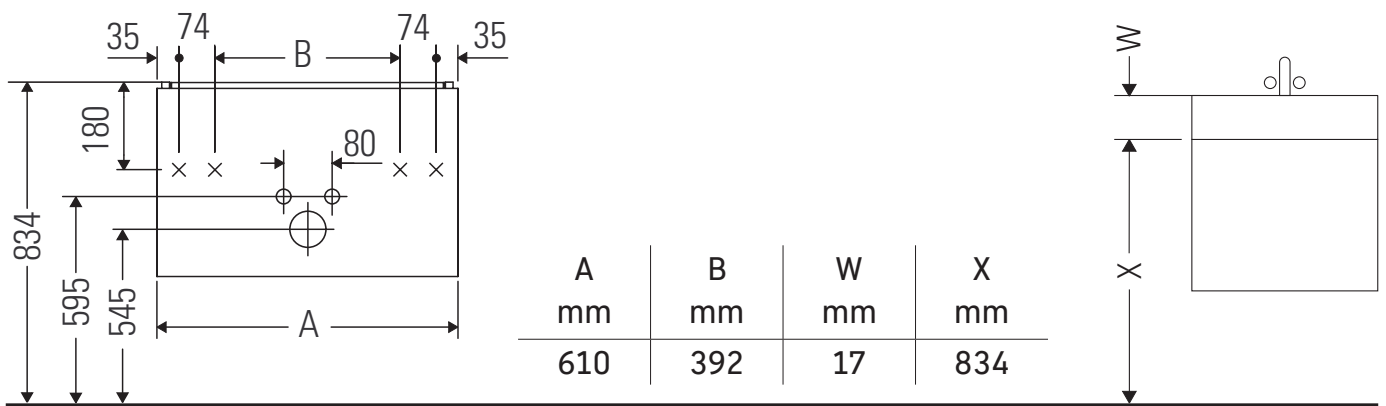

XSquare

XS 4165

Mounting instructions

ME by Starck # 234263

Instructions for use

The bathroom furniture range complies with the standards and guidelines applicable at the time of delivery and is designed for use in bathrooms. Direct contact with water should be avoided, for example, when showering.