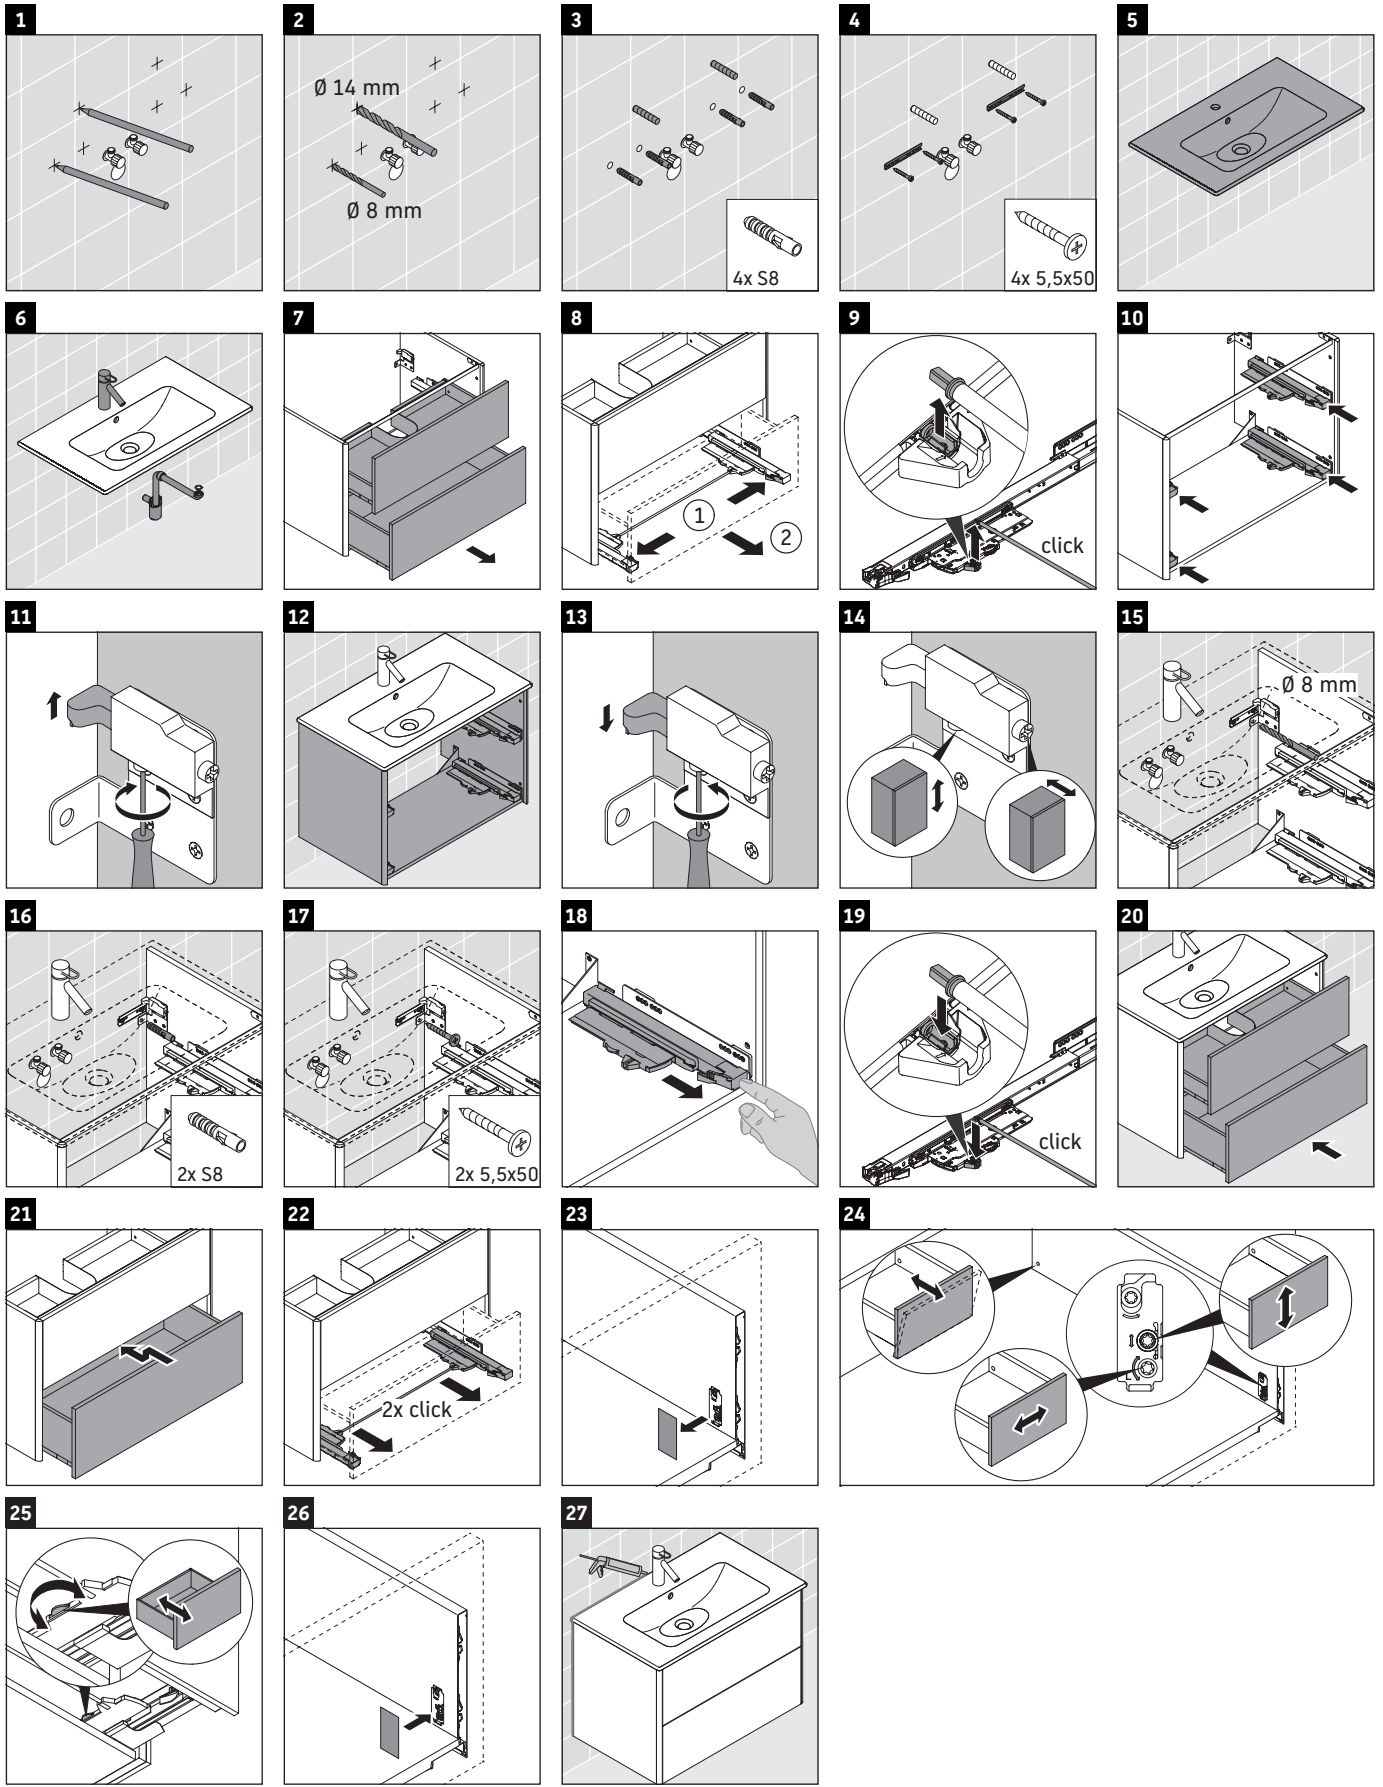

Duravit AG, Werderstr. 36, 78132 Hornberg, Germany, Phone +49 78 33 700, Fax +49 78 33 70 289, info@duravit.de, www.duravit.de