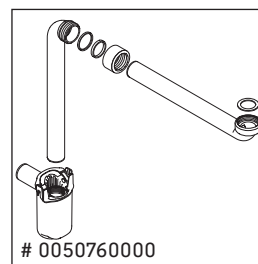

XSquare

XS 4165

Mounting instructions

ME by Starck # 234263

Instructions for use

The bathroom furniture range complies with the standards and guidelines applicable at the time of delivery and is designed for use in bathrooms. Direct contact with water should be avoided, for example, when showering.