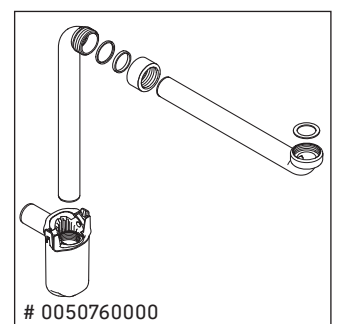

XSquare

XS 4164

Mounting instructions

W mm	X mm
110	740

DuraSquare # 235312

Instructions for use

The bathroom furniture range complies with the standards and guidelines applicable at the time of delivery and is designed for use in bathrooms. Direct contact with water should be avoided, for example, when showering.