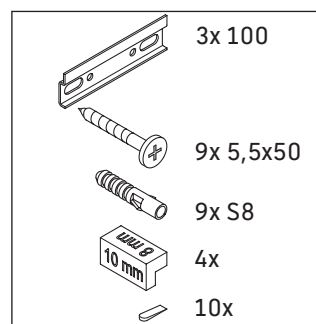

XSquare

XS 4164

Mounting instructions

W mm	X mm
110	740

DuraSquare # 235312

Instructions for use

The bathroom furniture range complies with the standards and guidelines applicable at the time of delivery and is designed for use in bathrooms. Direct contact with water should be avoided, for example, when showering.