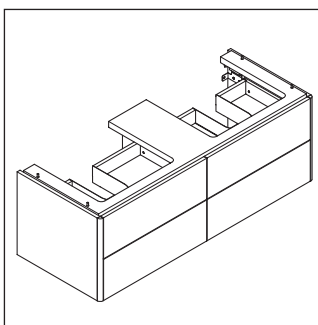

XSquare

XS 4164

Mounting instructions

W mm	X mm
110	740

DuraSquare # 235312

Instructions for use

The bathroom furniture range complies with the standards and guidelines applicable at the time of delivery and is designed for use in bathrooms. Direct contact with water should be avoided, for example, when showering.