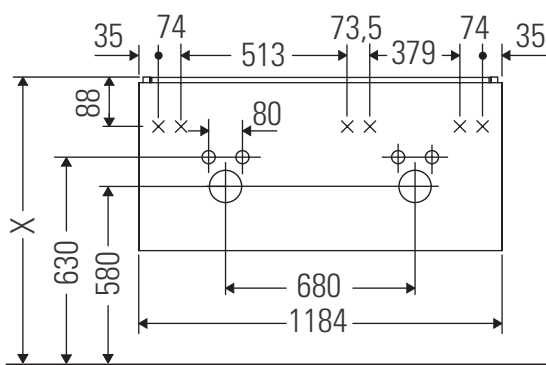

XSquare

XS 4164

Mounting instructions

W mm	X mm
110	740

DuraSquare # 235312

Instructions for use

The bathroom furniture range complies with the standards and guidelines applicable at the time of delivery and is designed for use in bathrooms. Direct contact with water should be avoided, for example, when showering.