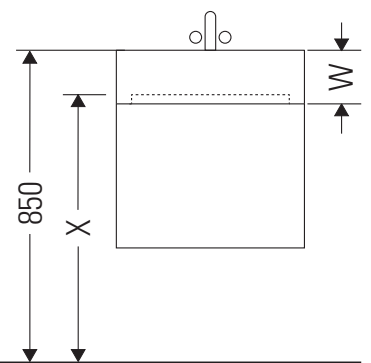

XSquare

XS 4164

Mounting instructions

W mm	X mm
110	740

DuraSquare # 235312

Instructions for use

The bathroom furniture range complies with the standards and guidelines applicable at the time of delivery and is designed for use in bathrooms. Direct contact with water should be avoided, for example, when showering.