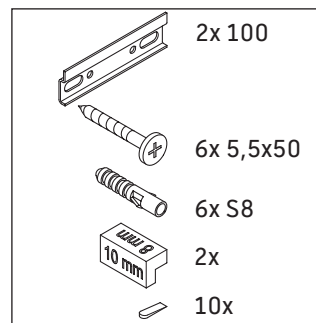

XSquare

XS 4163

Mounting instructions

DuraSquare # 235310

Instructions for use

The bathroom furniture range complies with the standards and guidelines applicable at the time of delivery and is designed for use in bathrooms. Direct contact with water should be avoided, for example, when showering.