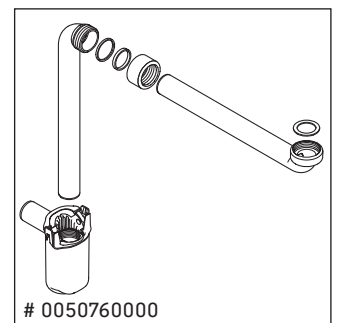

XSquare

XS 4163

Mounting instructions

DuraSquare # 235310

Instructions for use

The bathroom furniture range complies with the standards and guidelines applicable at the time of delivery and is designed for use in bathrooms. Direct contact with water should be avoided, for example, when showering.