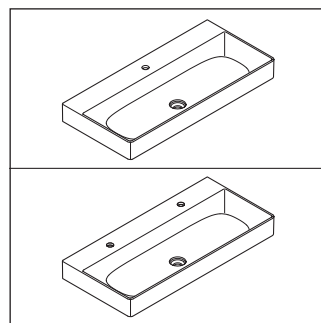

XSquare

XS 4163

Mounting instructions

DuraSquare # 235310

Instructions for use

The bathroom furniture range complies with the standards and guidelines applicable at the time of delivery and is designed for use in bathrooms. Direct contact with water should be avoided, for example, when showering.