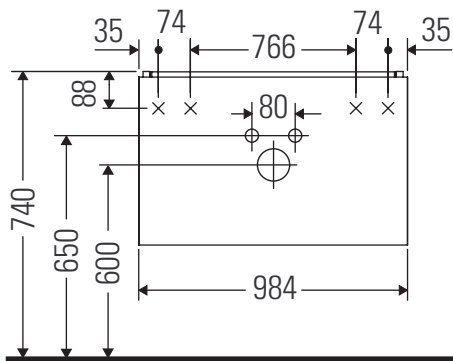

XSquare

XS 4163

Mounting instructions

DuraSquare # 235310

Instructions for use

The bathroom furniture range complies with the standards and guidelines applicable at the time of delivery and is designed for use in bathrooms. Direct contact with water should be avoided, for example, when showering.