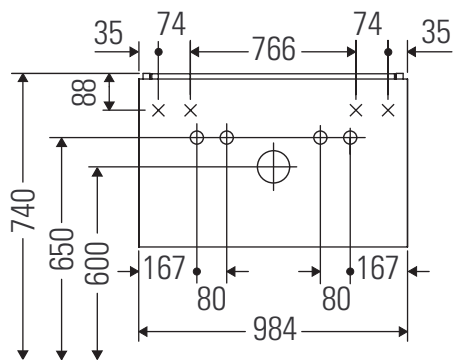

XSquare

XS 4163

Mounting instructions

DuraSquare # 235310

Instructions for use

The bathroom furniture range complies with the standards and guidelines applicable at the time of delivery and is designed for use in bathrooms. Direct contact with water should be avoided, for example, when showering.