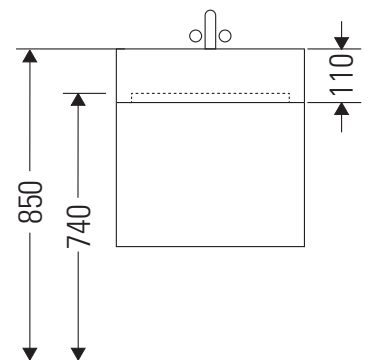

XSquare

XS 4163

Mounting instructions

DuraSquare # 235310

Instructions for use

The bathroom furniture range complies with the standards and guidelines applicable at the time of delivery and is designed for use in bathrooms. Direct contact with water should be avoided, for example, when showering.