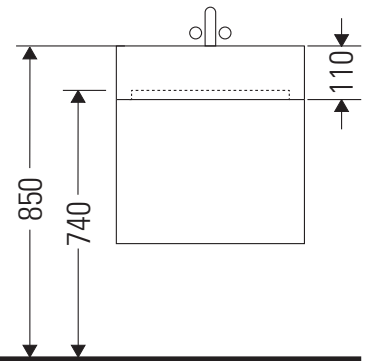

XSquare

XS 4163

Mounting instructions

DuraSquare # 235310

Instructions for use

The bathroom furniture range complies with the standards and guidelines applicable at the time of delivery and is designed for use in bathrooms. Direct contact with water should be avoided, for example, when showering.