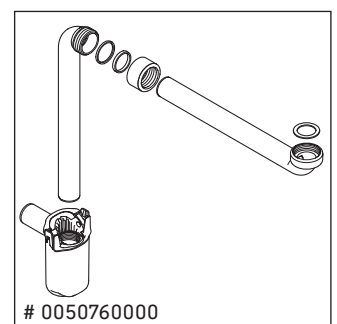

XSquare

XS 4162

Mounting instructions

Instructions for use

The bathroom furniture range complies with the standards and guidelines applicable at the time of delivery and is designed for use in bathrooms. Direct contact with water should be avoided, for example, when showering.