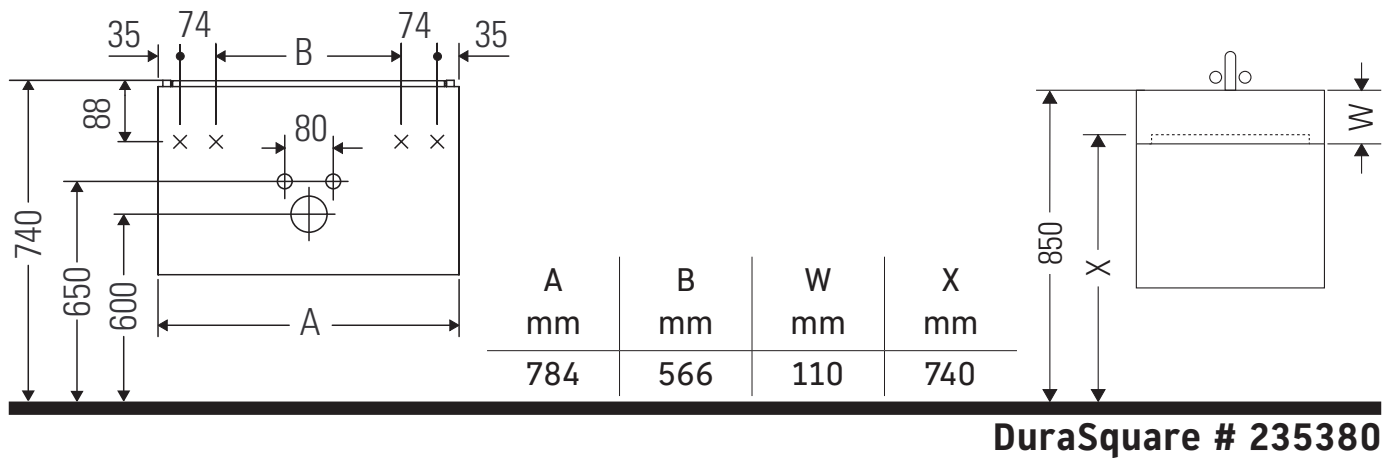

XSquare

XS 4162

Mounting instructions

Instructions for use

The bathroom furniture range complies with the standards and guidelines applicable at the time of delivery and is designed for use in bathrooms. Direct contact with water should be avoided, for example, when showering.