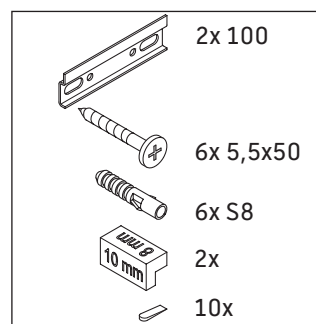

XSquare

XS 4162

Mounting instructions

Instructions for use

The bathroom furniture range complies with the standards and guidelines applicable at the time of delivery and is designed for use in bathrooms. Direct contact with water should be avoided, for example, when showering.