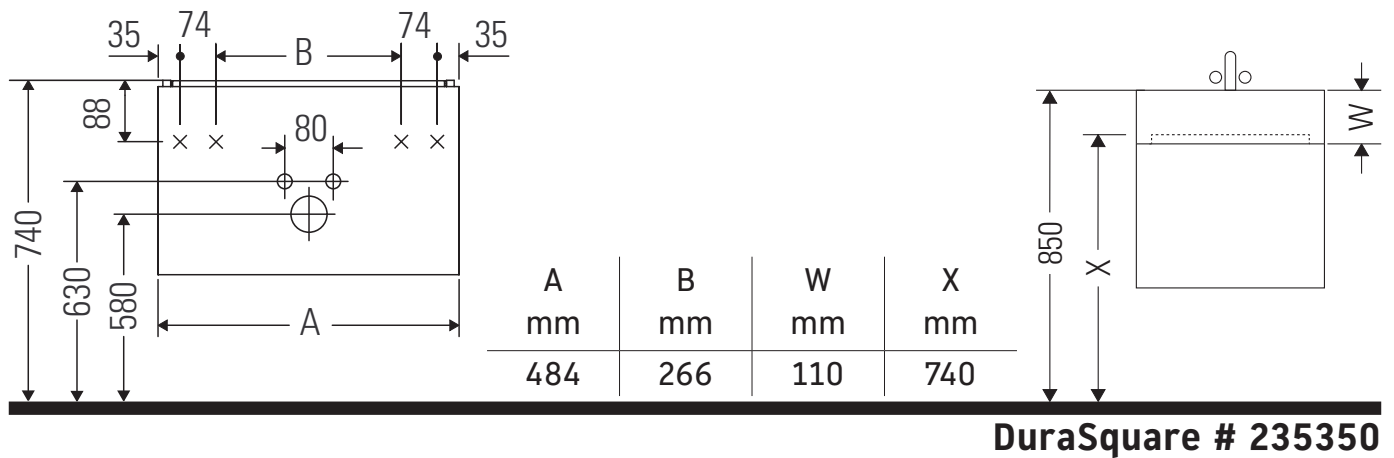

XSquare

XS 4160

Mounting instructions

Instructions for use

The bathroom furniture range complies with the standards and guidelines applicable at the time of delivery and is designed for use in bathrooms. Direct contact with water should be avoided, for example, when showering.