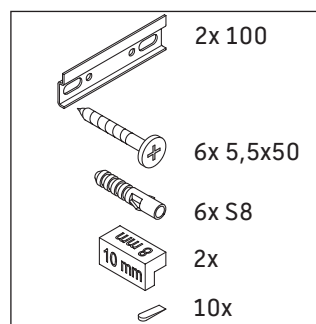

XSquare

XS 4160

Mounting instructions

Instructions for use

The bathroom furniture range complies with the standards and guidelines applicable at the time of delivery and is designed for use in bathrooms. Direct contact with water should be avoided, for example, when showering.