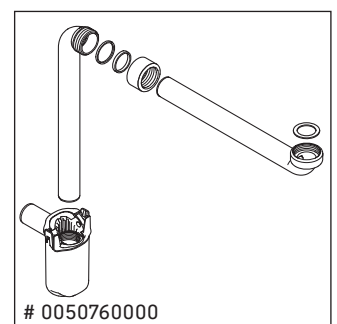

XSquare

XS 4160

Mounting instructions

Instructions for use

The bathroom furniture range complies with the standards and guidelines applicable at the time of delivery and is designed for use in bathrooms. Direct contact with water should be avoided, for example, when showering.