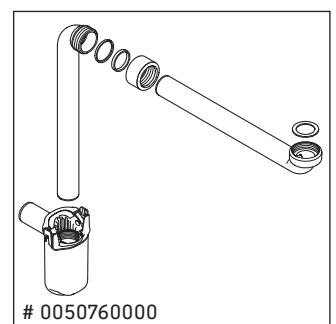

XSquare

XS 4094

Mounting instructions

Instructions for use

The bathroom furniture range complies with the standards and guidelines applicable at the time of delivery and is designed for use in bathrooms. Direct contact with water should be avoided, for example, when showering.