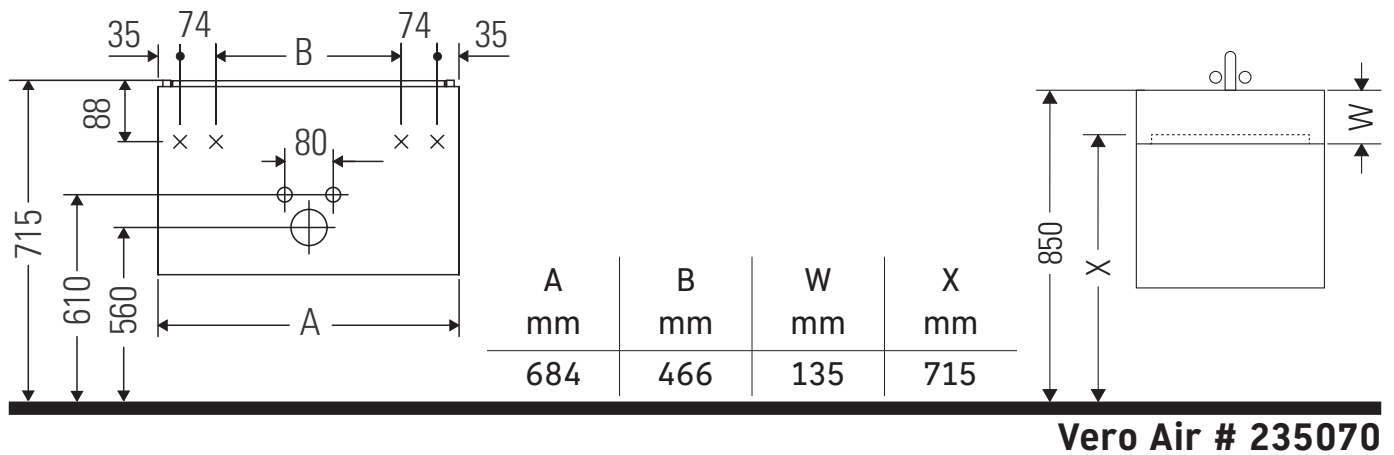

XSquare

XS 4094

Mounting instructions

Instructions for use

The bathroom furniture range complies with the standards and guidelines applicable at the time of delivery and is designed for use in bathrooms. Direct contact with water should be avoided, for example, when showering.