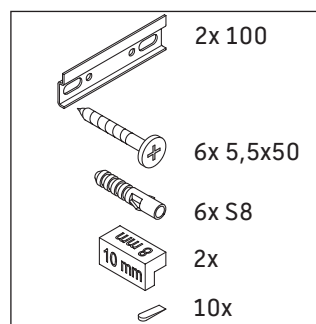

XSquare

XS 4094

Mounting instructions

Instructions for use

The bathroom furniture range complies with the standards and guidelines applicable at the time of delivery and is designed for use in bathrooms. Direct contact with water should be avoided, for example, when showering.