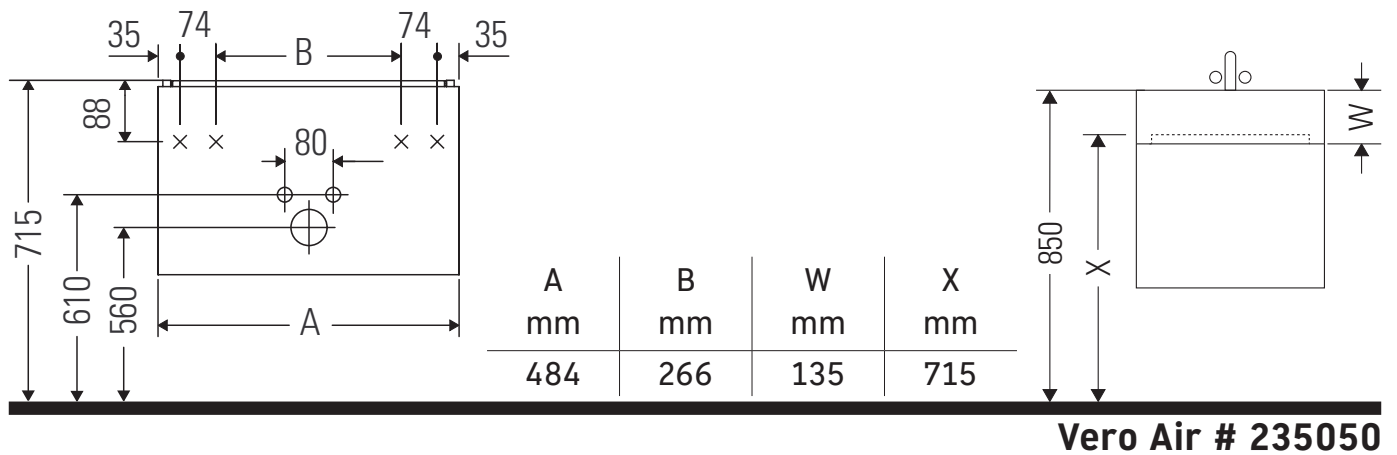

XSquare

XS 4092

Mounting instructions

Instructions for use

The bathroom furniture range complies with the standards and guidelines applicable at the time of delivery and is designed for use in bathrooms. Direct contact with water should be avoided, for example, when showering.