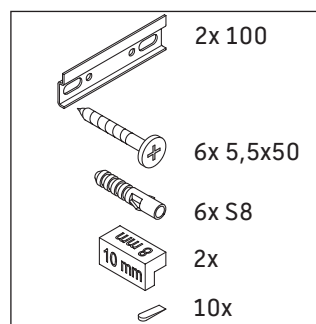

XSquare

XS 4092

Mounting instructions

Instructions for use

The bathroom furniture range complies with the standards and guidelines applicable at the time of delivery and is designed for use in bathrooms. Direct contact with water should be avoided, for example, when showering.