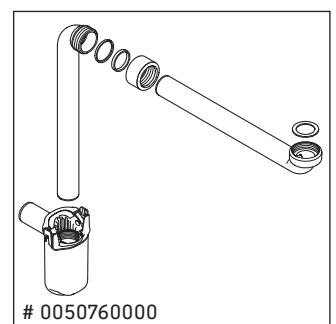

XSquare

XS 4092

Mounting instructions

Instructions for use

The bathroom furniture range complies with the standards and guidelines applicable at the time of delivery and is designed for use in bathrooms. Direct contact with water should be avoided, for example, when showering.