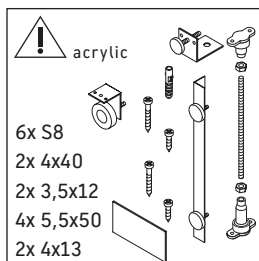

Starck

ST 8910

Mounting instructions

Starck # 7X0336

Follow all other installation instructions!

Instructions for use

We reserve the right to make technical improvements and design modifications to the products illustrated.