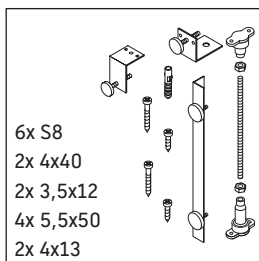

Starck

ST 8910

Mounting instructions

Starck # 7X0336

Follow all other installation instructions!

Instructions for use

We reserve the right to make technical improvements and design modifications to the products illustrated.