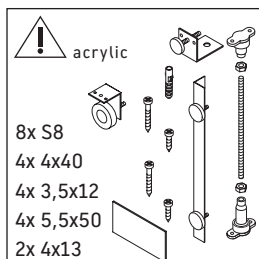

Starck

ST 8903

Mounting instructions

Starck # 7X0341

Follow all other installation instructions!

Instructions for use

We reserve the right to make technical improvements and design modifications to the products illustrated.