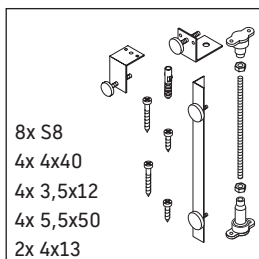

Starck

ST 8903

Mounting instructions

Starck # 7X0341

Follow all other installation instructions!

Instructions for use

We reserve the right to make technical improvements and design modifications to the products illustrated.