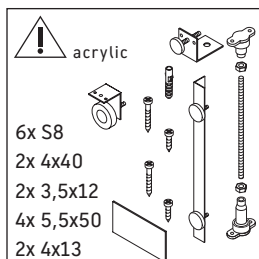

## Mounting instructions

Starck # 7X0333

Follow all other installation instructions!