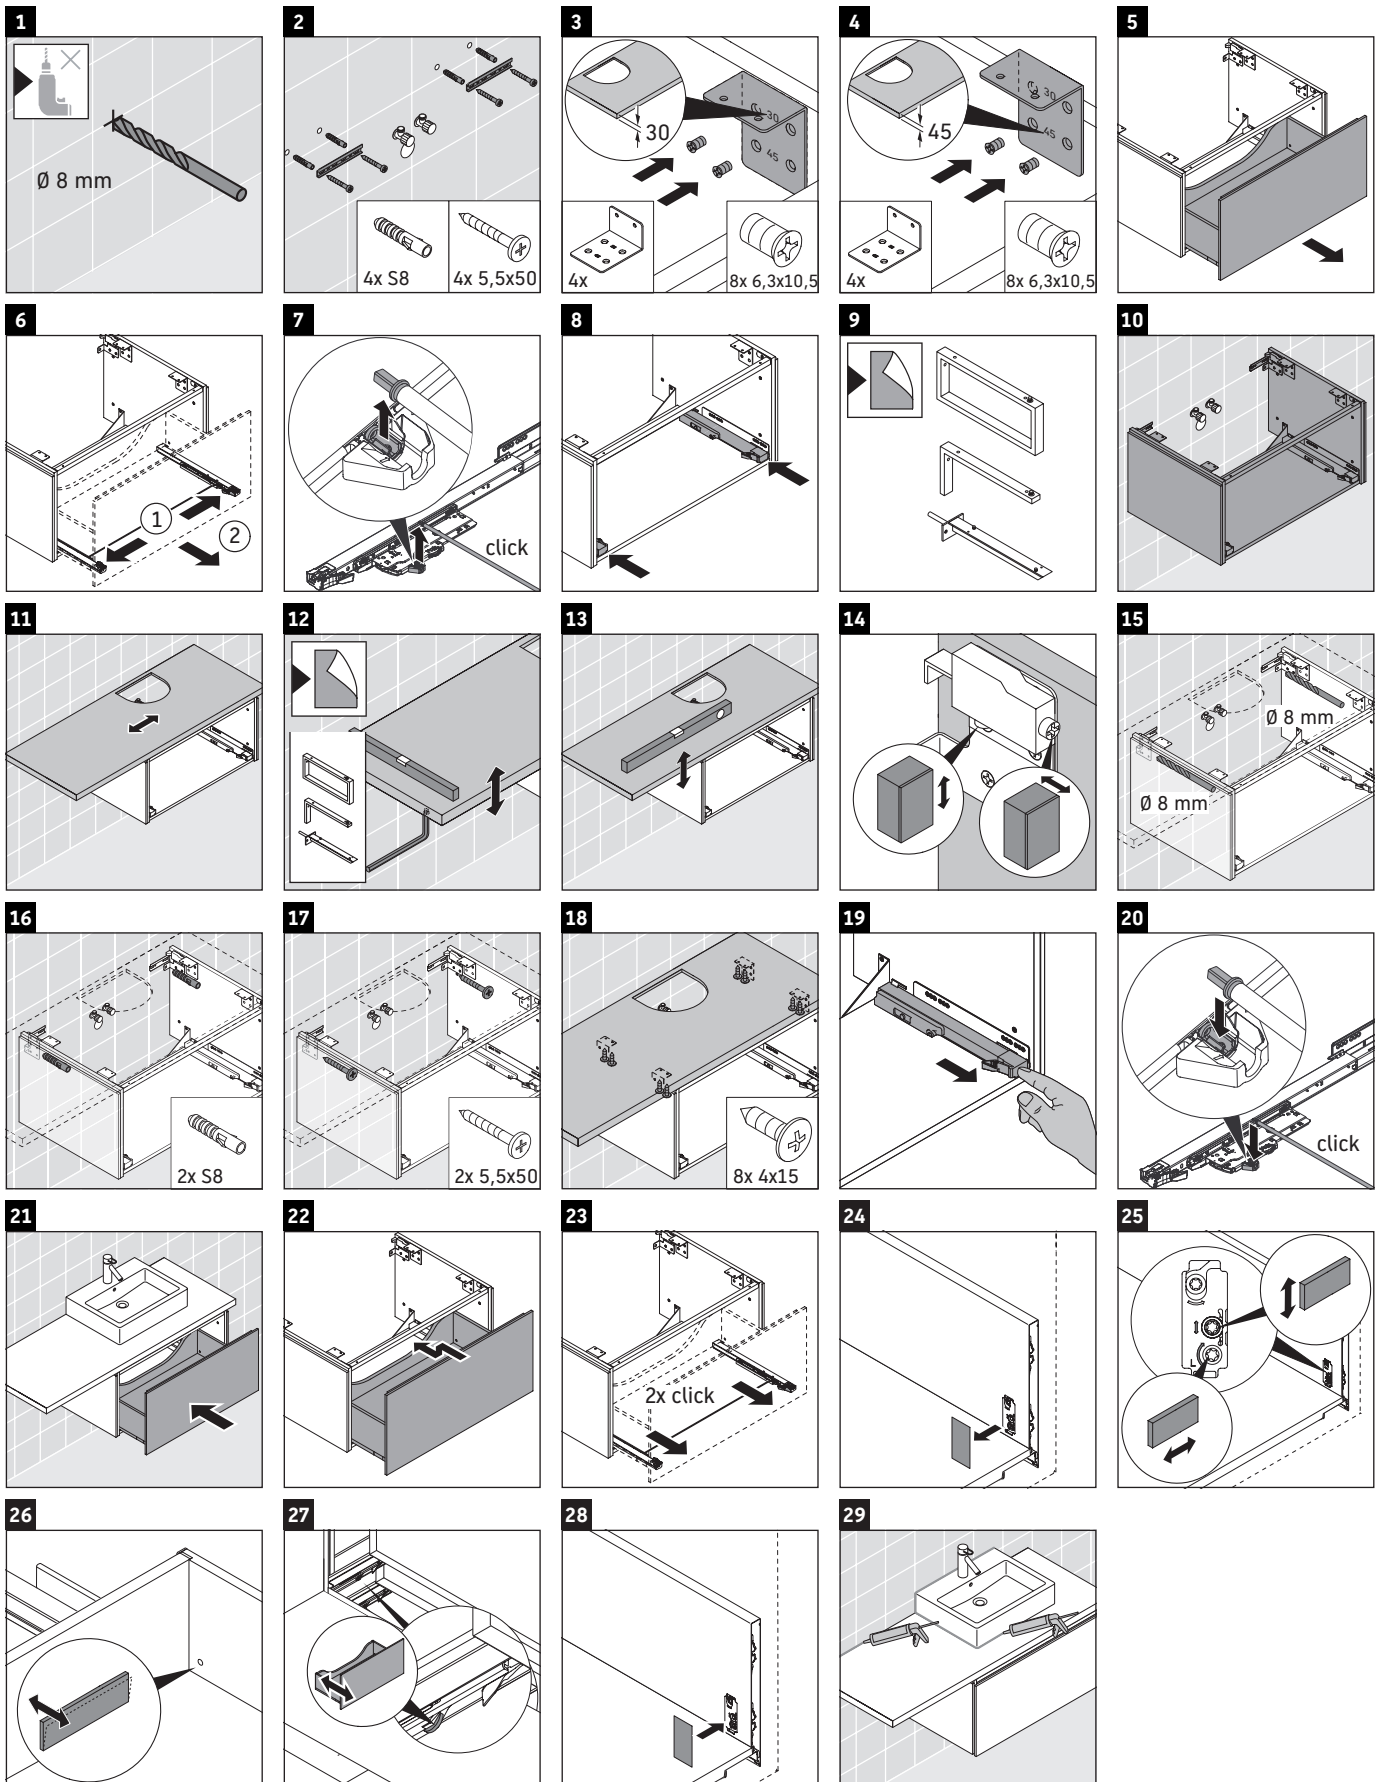

L-Cube

LC 5812

Mounting instructions

Observe the drilling dimensions!

Follow all other installation instructions!

Instructions for use

The bathroom furniture range complies with the standards and guidelines applicable at the time of delivery and is designed for use in bathrooms.

Direct contact with water should be avoided, for example, when showering.

Ceramics wider than 600 mm must be fixed to the wall.

We reserve the right to make technical improvements and design modifications to the products illustrated.