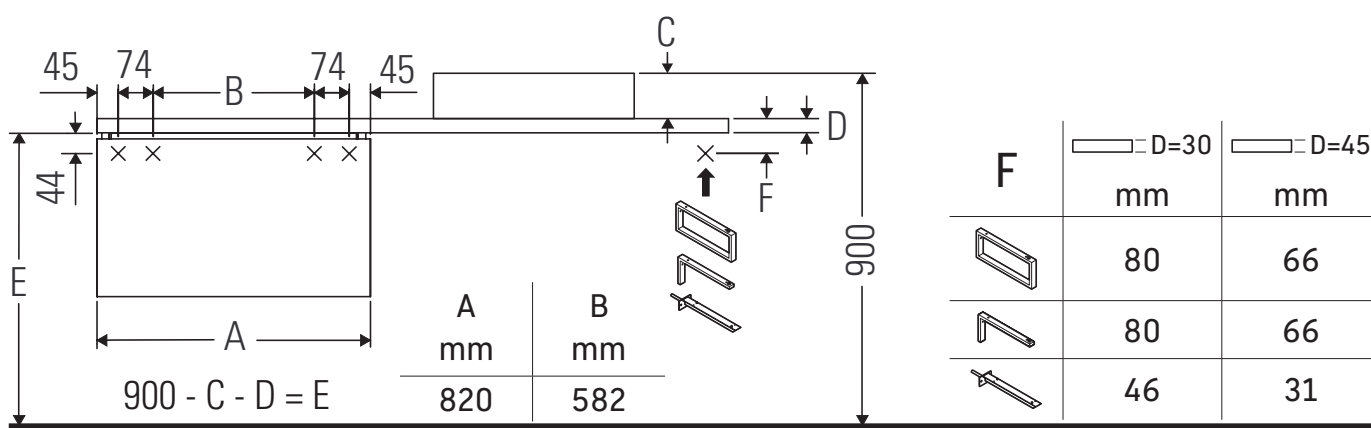

L-Cube

LC 5812

Mounting instructions

Observe the drilling dimensions!

Follow all other installation instructions!

Instructions for use

The bathroom furniture range complies with the standards and guidelines applicable at the time of delivery and is designed for use in bathrooms.

Direct contact with water should be avoided, for example, when showering.

Ceramics wider than 600 mm must be fixed to the wall.

We reserve the right to make technical improvements and design modifications to the products illustrated.