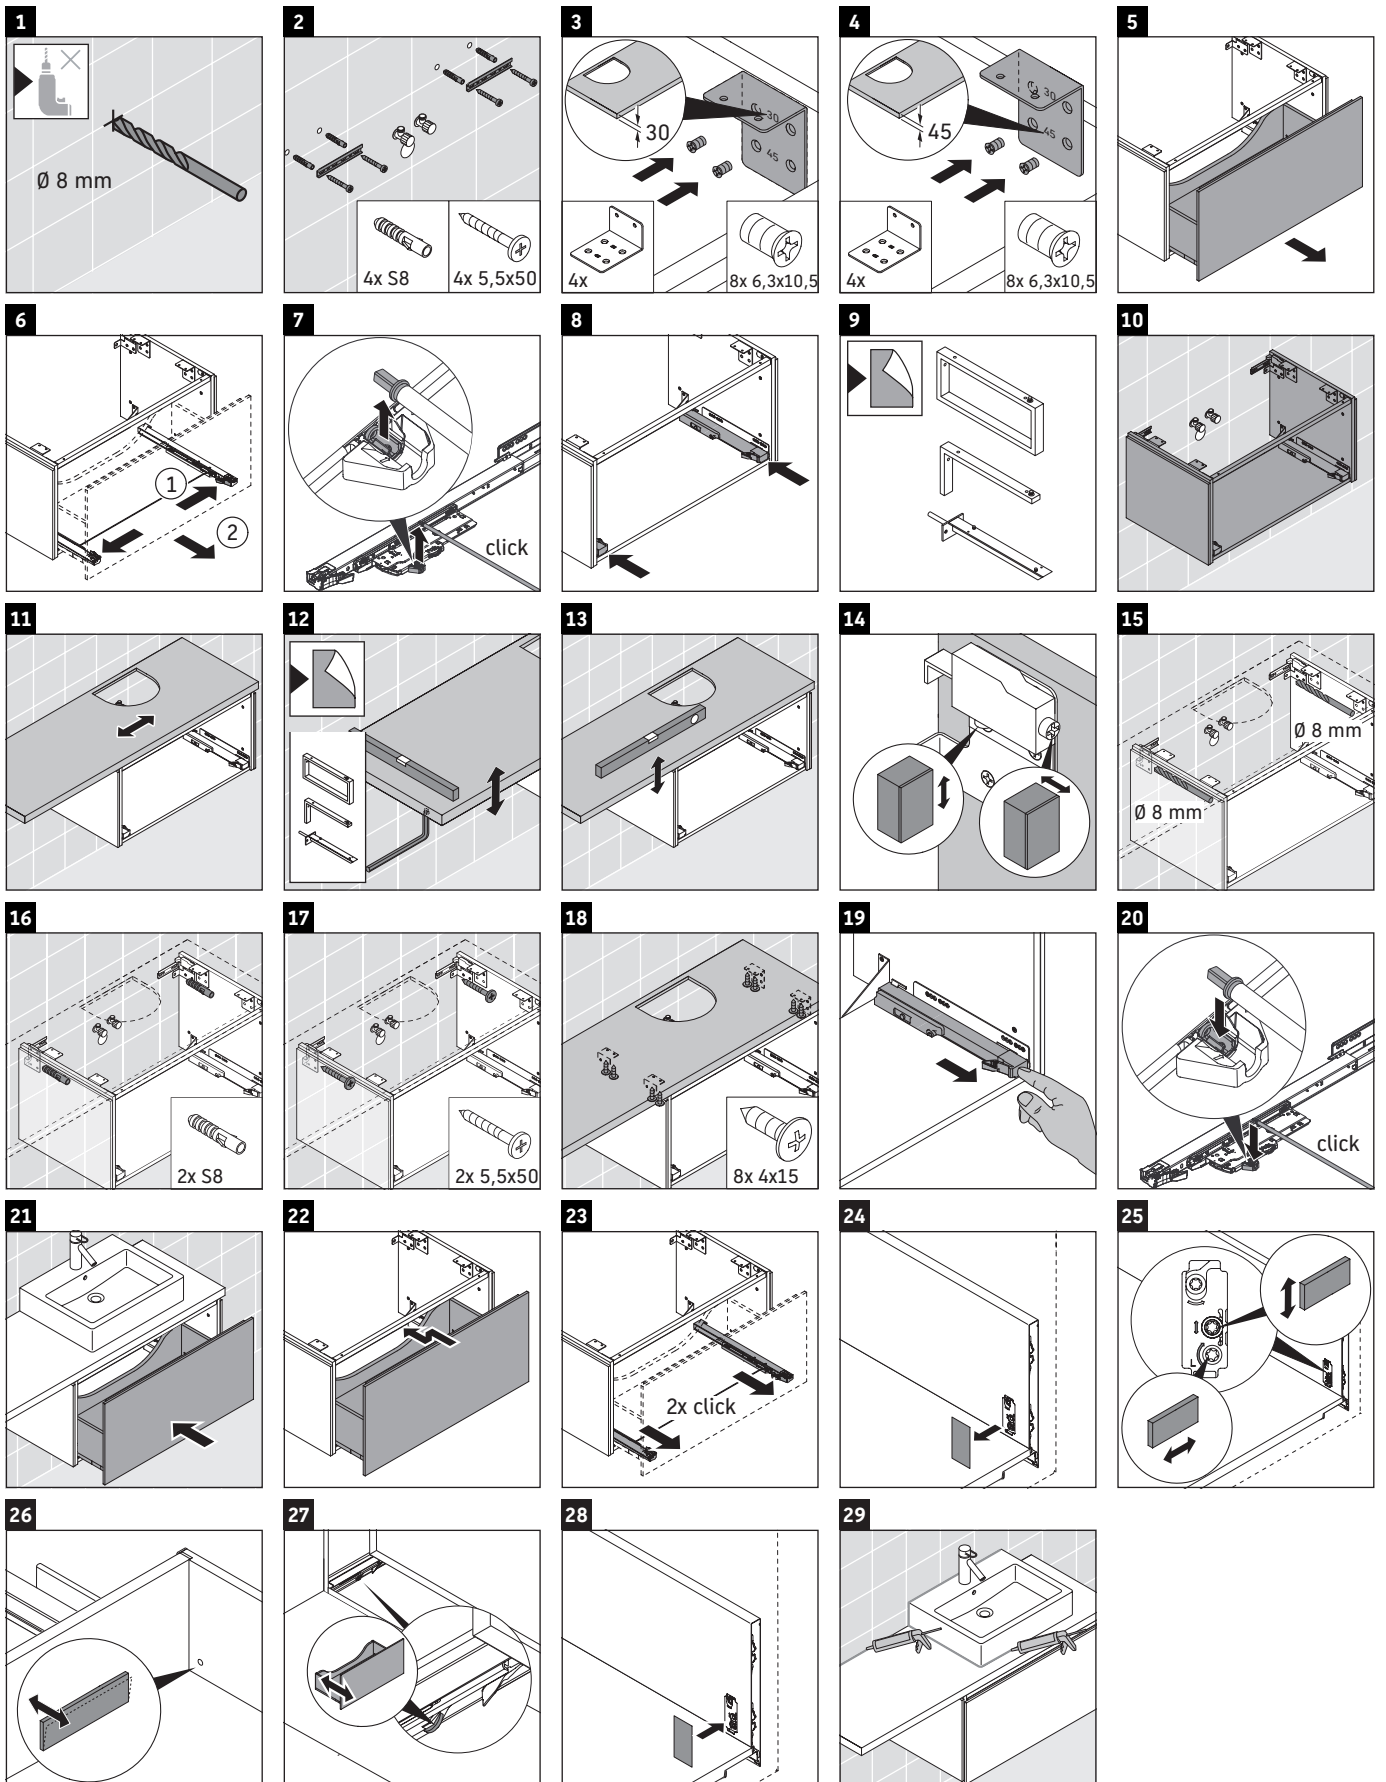

L-Cube

LC 5801

Mounting instructions

Observe the drilling dimensions!

Follow all other installation instructions!

Instructions for use

The bathroom furniture range complies with the standards and guidelines applicable at the time of delivery and is designed for use in bathrooms.

Direct contact with water should be avoided, for example, when showering.

Ceramics wider than 600 mm must be fixed to the wall.

We reserve the right to make technical improvements and design modifications to the products illustrated.