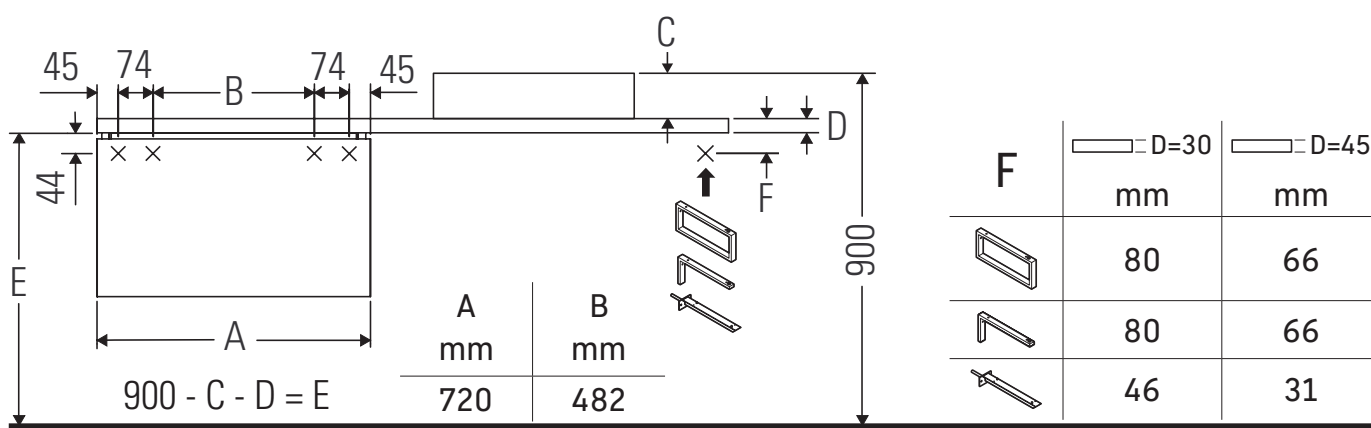

L-Cube

LC 5801

Mounting instructions

Observe the drilling dimensions!

Follow all other installation instructions!

Instructions for use

The bathroom furniture range complies with the standards and guidelines applicable at the time of delivery and is designed for use in bathrooms.

Direct contact with water should be avoided, for example, when showering.

Ceramics wider than 600 mm must be fixed to the wall.

We reserve the right to make technical improvements and design modifications to the products illustrated.