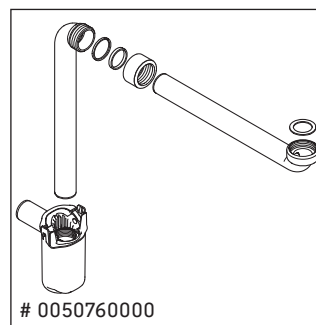

Ketho

KT 6796

Mounting instructions

Instructions for use

The bathroom furniture range complies with the standards and guidelines applicable at the time of delivery and is designed for use in bathrooms. Direct contact with water should be avoided, for example, when showering.