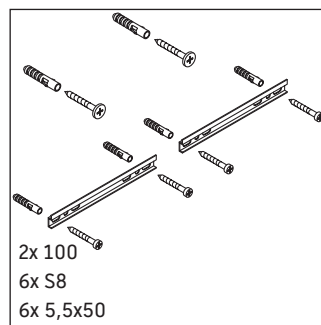

Ketho

KT 6796

Mounting instructions

Instructions for use

The bathroom furniture range complies with the standards and guidelines applicable at the time of delivery and is designed for use in bathrooms. Direct contact with water should be avoided, for example, when showering.