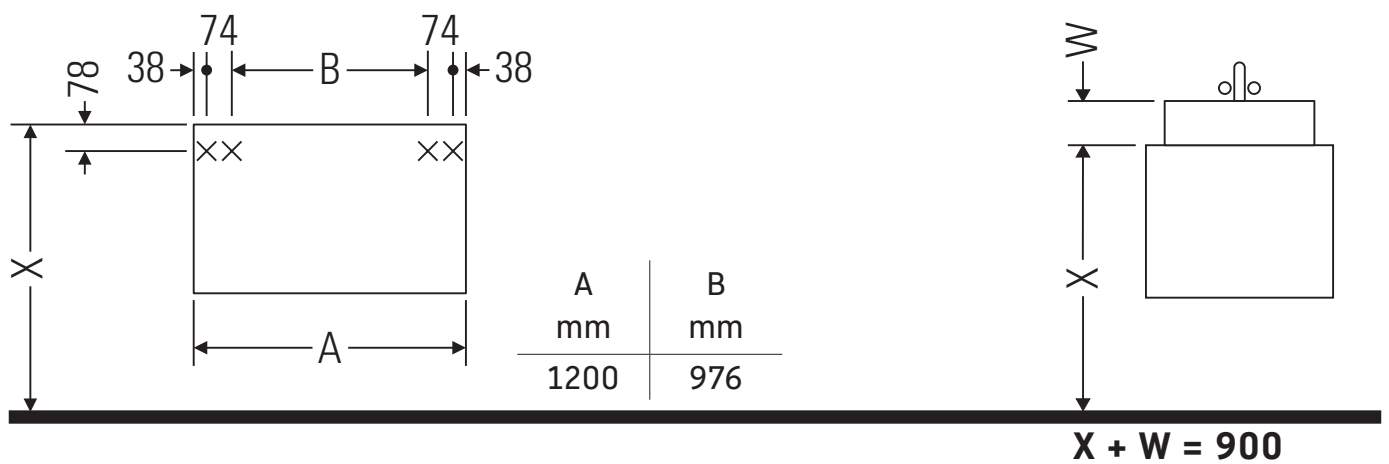

Ketho

KT 6796

Mounting instructions

Instructions for use

The bathroom furniture range complies with the standards and guidelines applicable at the time of delivery and is designed for use in bathrooms. Direct contact with water should be avoided, for example, when showering.