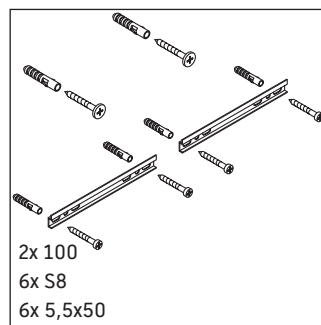

Ketho

KT 6794

Mounting instructions

Instructions for use

The bathroom furniture range complies with the standards and guidelines applicable at the time of delivery and is designed for use in bathrooms. Direct contact with water should be avoided, for example, when showering.