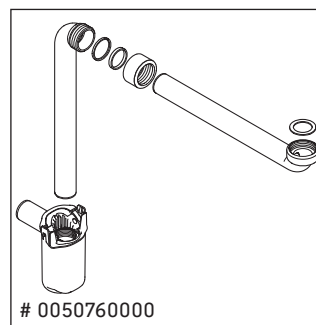

Ketho

KT 6794

Mounting instructions

Instructions for use

The bathroom furniture range complies with the standards and guidelines applicable at the time of delivery and is designed for use in bathrooms. Direct contact with water should be avoided, for example, when showering.