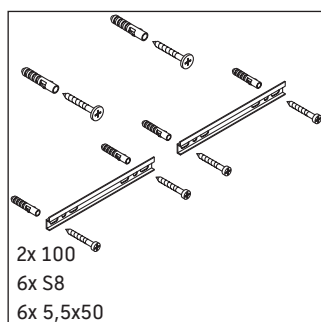

Ketho

KT 6756

Mounting instructions

Instructions for use

The bathroom furniture range complies with the standards and guidelines applicable at the time of delivery and is designed for use in bathrooms. Direct contact with water should be avoided, for example, when showering.