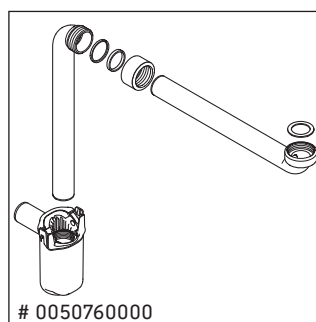

Ketho

KT 6756

Mounting instructions

Instructions for use

The bathroom furniture range complies with the standards and guidelines applicable at the time of delivery and is designed for use in bathrooms. Direct contact with water should be avoided, for example, when showering.