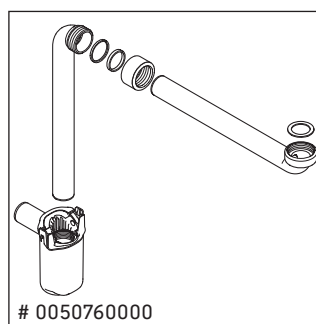

Ketho

KT 6755

Mounting instructions

Instructions for use

The bathroom furniture range complies with the standards and guidelines applicable at the time of delivery and is designed for use in bathrooms. Direct contact with water should be avoided, for example, when showering.