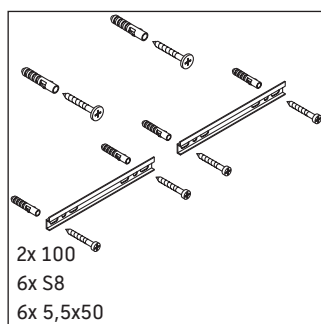

Ketho

KT 6755

Mounting instructions

Instructions for use

The bathroom furniture range complies with the standards and guidelines applicable at the time of delivery and is designed for use in bathrooms. Direct contact with water should be avoided, for example, when showering.