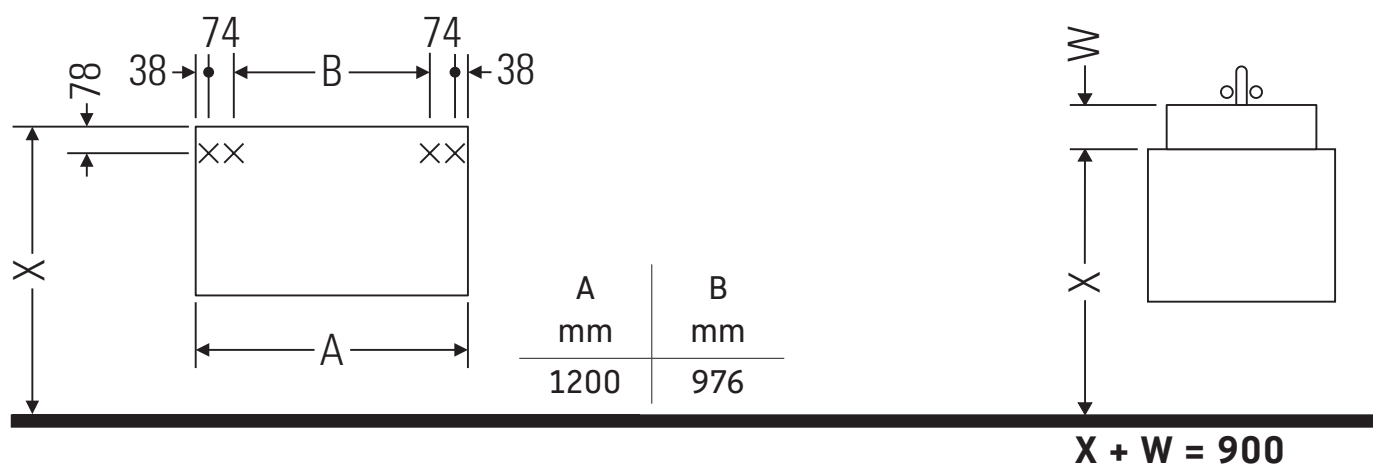

Ketho

KT 6696

Mounting instructions

Instructions for use

The bathroom furniture range complies with the standards and guidelines applicable at the time of delivery and is designed for use in bathrooms. Direct contact with water should be avoided, for example, when showering.

Ceramics wider than 600 mm must be fixed to the wall.

We reserve the right to make technical improvements and design modifications to the products illustrated.