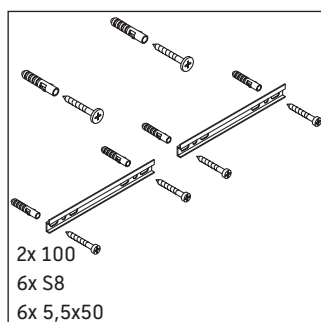

Ketho

KT 6696

Mounting instructions

Instructions for use

The bathroom furniture range complies with the standards and guidelines applicable at the time of delivery and is designed for use in bathrooms. Direct contact with water should be avoided, for example, when showering.

Ceramics wider than 600 mm must be fixed to the wall.

We reserve the right to make technical improvements and design modifications to the products illustrated.