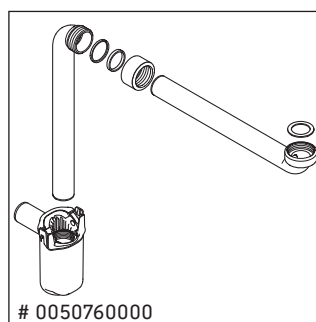

Ketho

KT 6696

Mounting instructions

Instructions for use

The bathroom furniture range complies with the standards and guidelines applicable at the time of delivery and is designed for use in bathrooms. Direct contact with water should be avoided, for example, when showering.

Ceramics wider than 600 mm must be fixed to the wall.

We reserve the right to make technical improvements and design modifications to the products illustrated.