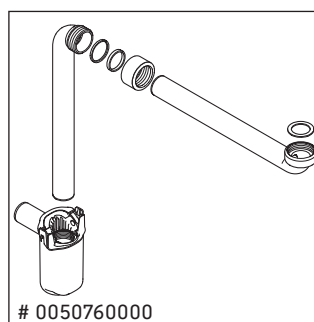

Ketho

KT 6694

Mounting instructions

Instructions for use

The bathroom furniture range complies with the standards and guidelines applicable at the time of delivery and is designed for use in bathrooms. Direct contact with water should be avoided, for example, when showering.

Ceramics wider than 600 mm must be fixed to the wall.

We reserve the right to make technical improvements and design modifications to the products illustrated.