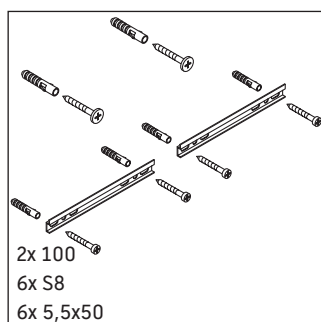

Ketho

KT 6694

Mounting instructions

Instructions for use

The bathroom furniture range complies with the standards and guidelines applicable at the time of delivery and is designed for use in bathrooms. Direct contact with water should be avoided, for example, when showering.

Ceramics wider than 600 mm must be fixed to the wall.

We reserve the right to make technical improvements and design modifications to the products illustrated.