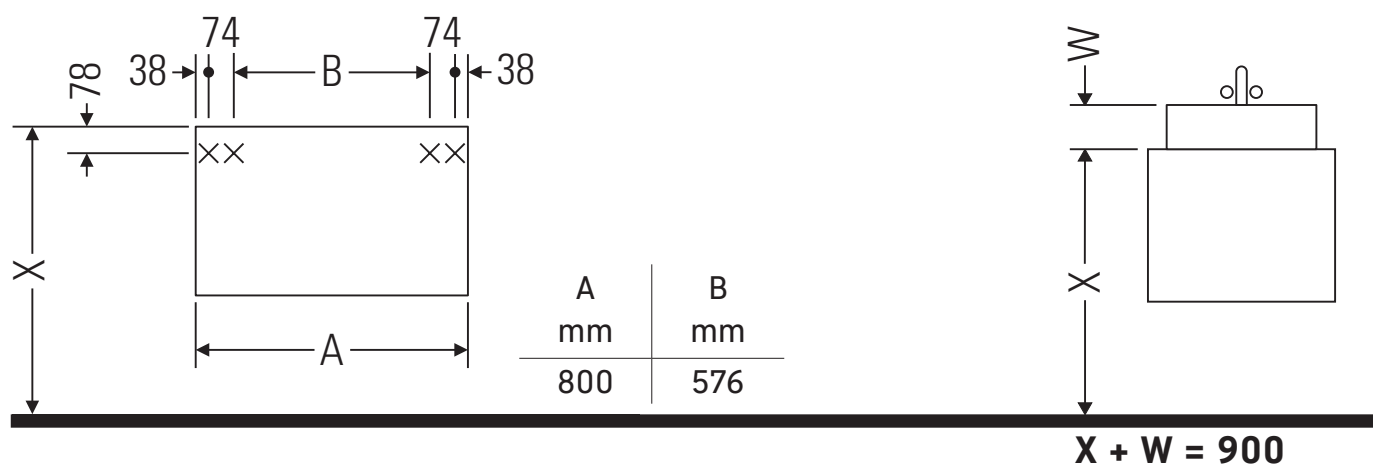

Ketho

KT 6694

Mounting instructions

Instructions for use

The bathroom furniture range complies with the standards and guidelines applicable at the time of delivery and is designed for use in bathrooms. Direct contact with water should be avoided, for example, when showering.

Ceramics wider than 600 mm must be fixed to the wall.

We reserve the right to make technical improvements and design modifications to the products illustrated.