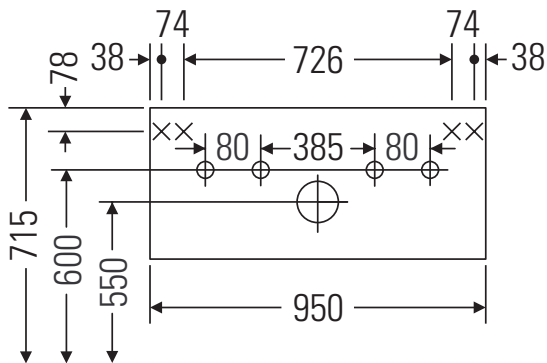

Ketho

KT 6688

Mounting instructions

Vero # 045410

Instructions for use

The bathroom furniture range complies with the standards and guidelines applicable at the time of delivery and is designed for use in bathrooms. Direct contact with water should be avoided, for example, when showering.