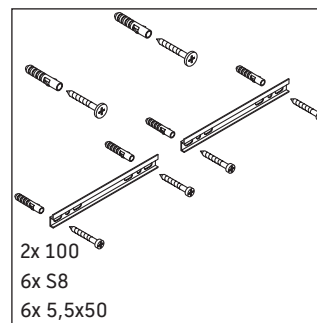

Ketho

KT 6688

Mounting instructions

Vero # 045410

Instructions for use

The bathroom furniture range complies with the standards and guidelines applicable at the time of delivery and is designed for use in bathrooms. Direct contact with water should be avoided, for example, when showering.