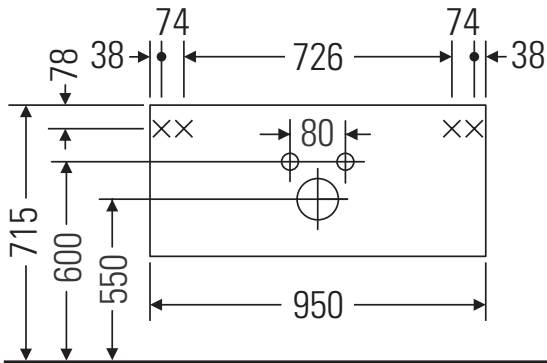

Ketho

KT 6688

Mounting instructions

Vero # 045410

Instructions for use

The bathroom furniture range complies with the standards and guidelines applicable at the time of delivery and is designed for use in bathrooms. Direct contact with water should be avoided, for example, when showering.