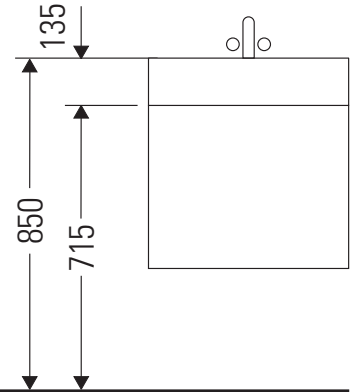

Ketho

KT 6688

Mounting instructions

Vero # 045410

Instructions for use

The bathroom furniture range complies with the standards and guidelines applicable at the time of delivery and is designed for use in bathrooms. Direct contact with water should be avoided, for example, when showering.