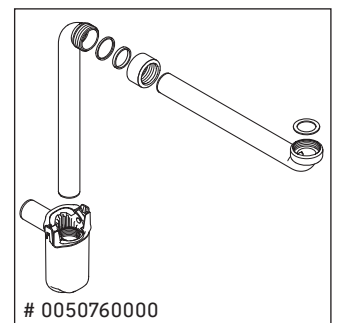

Ketho

KT 6688

Mounting instructions

Vero # 045410

Instructions for use

The bathroom furniture range complies with the standards and guidelines applicable at the time of delivery and is designed for use in bathrooms. Direct contact with water should be avoided, for example, when showering.