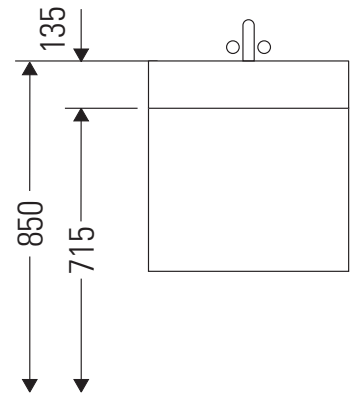

Ketho

KT 6688

Mounting instructions

Vero # 045410

Instructions for use

The bathroom furniture range complies with the standards and guidelines applicable at the time of delivery and is designed for use in bathrooms. Direct contact with water should be avoided, for example, when showering.