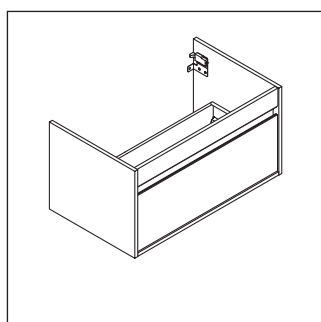

Ketho

KT 6684

Mounting instructions

A mm	B mm	W mm	X mm
650	426	130	720

Vero # 045470

Instructions for use

The bathroom furniture range complies with the standards and guidelines applicable at the time of delivery and is designed for use in bathrooms. Direct contact with water should be avoided, for example, when showering.