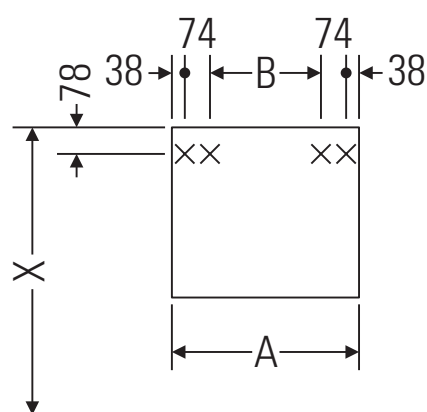

Ketho

KT 6684

Mounting instructions

A mm	B mm	W mm	X mm
650	426	130	720

Vero # 045470

Instructions for use

The bathroom furniture range complies with the standards and guidelines applicable at the time of delivery and is designed for use in bathrooms. Direct contact with water should be avoided, for example, when showering.