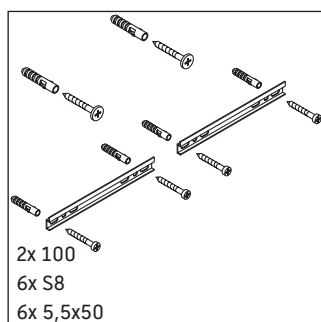

Ketho

KT 6684

Mounting instructions

A mm	B mm	W mm	X mm
650	426	130	720

Vero # 045470

Instructions for use

The bathroom furniture range complies with the standards and guidelines applicable at the time of delivery and is designed for use in bathrooms. Direct contact with water should be avoided, for example, when showering.