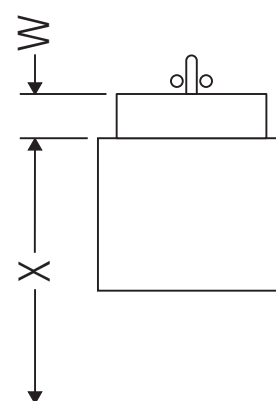

Ketho

KT 6684

Mounting instructions

A mm	B mm	W mm	X mm
650	426	130	720

Vero # 045470

Instructions for use

The bathroom furniture range complies with the standards and guidelines applicable at the time of delivery and is designed for use in bathrooms. Direct contact with water should be avoided, for example, when showering.