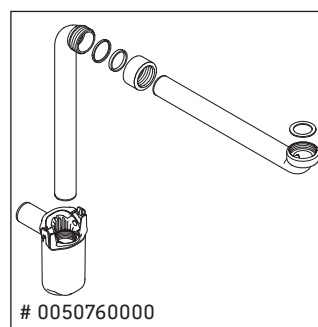

Ketho

KT 6668

Mounting instructions

Instructions for use

The bathroom furniture range complies with the standards and guidelines applicable at the time of delivery and is designed for use in bathrooms. Direct contact with water should be avoided, for example, when showering.