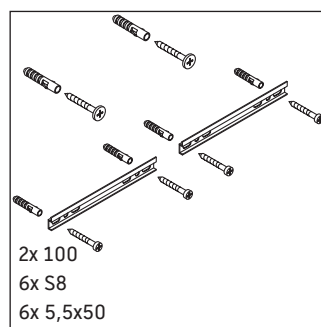

Ketho

KT 6668

Mounting instructions

Instructions for use

The bathroom furniture range complies with the standards and guidelines applicable at the time of delivery and is designed for use in bathrooms. Direct contact with water should be avoided, for example, when showering.