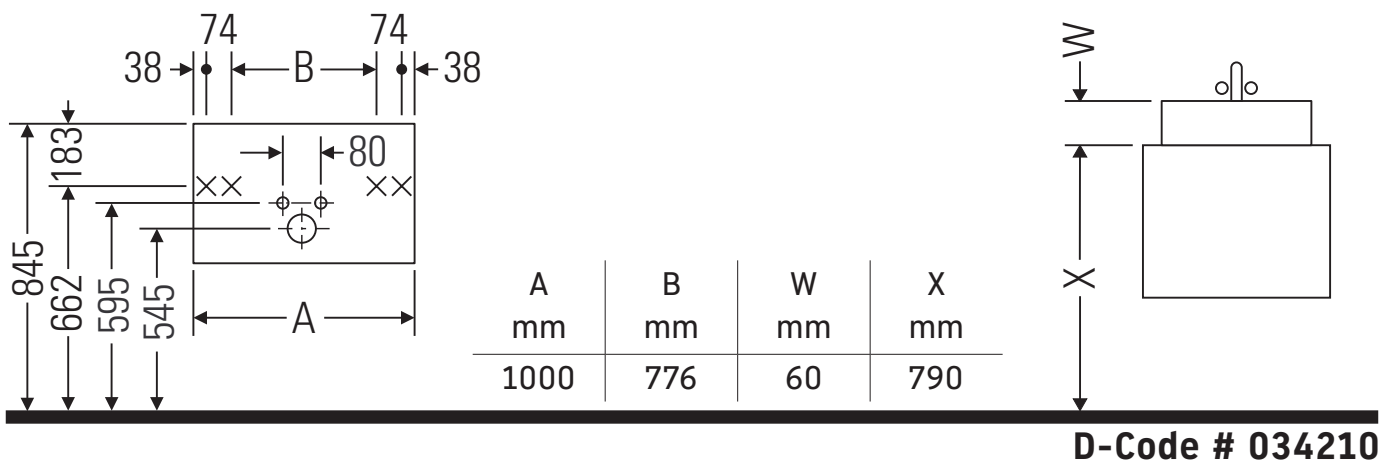

Ketho

KT 6668

Mounting instructions

Instructions for use

The bathroom furniture range complies with the standards and guidelines applicable at the time of delivery and is designed for use in bathrooms. Direct contact with water should be avoided, for example, when showering.