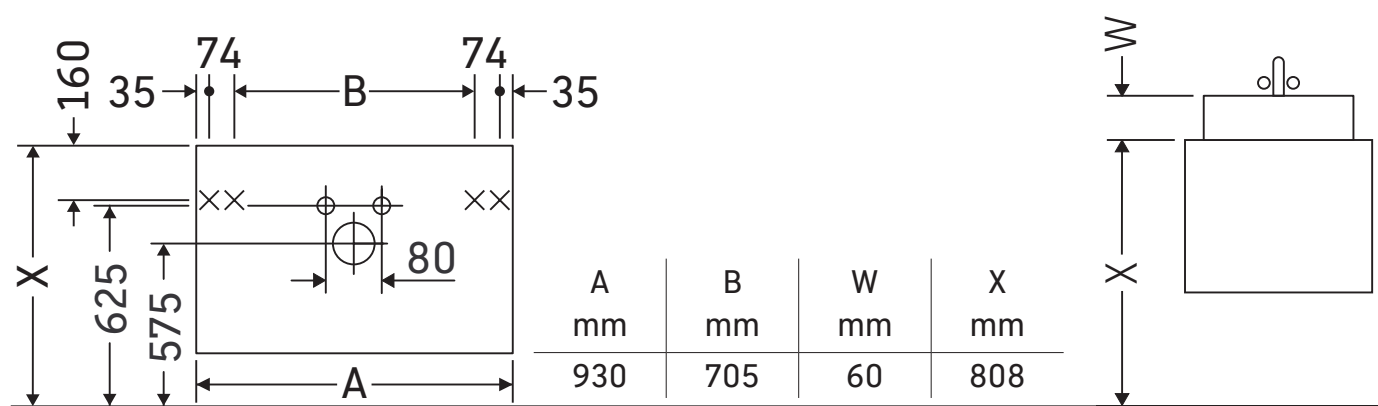

DuraStyle

DS 6482

Installation instructions

DuraStyle # 232010

Instructions for use

The bathroom furniture range complies with the standards and guidelines applicable at the time of delivery and is designed for use in bathrooms. Direct contact with water should be avoided, for example, when showering.