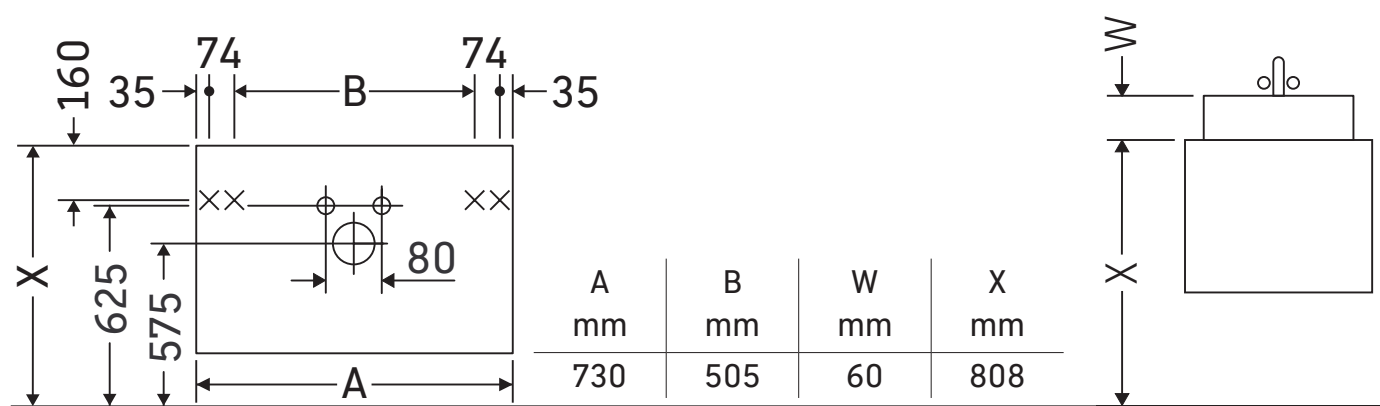

DuraStyle

DS 6481

Installation instructions

DuraStyle # 232080

Instructions for use

The bathroom furniture range complies with the standards and guidelines applicable at the time of delivery and is designed for use in bathrooms. Direct contact with water should be avoided, for example, when showering.