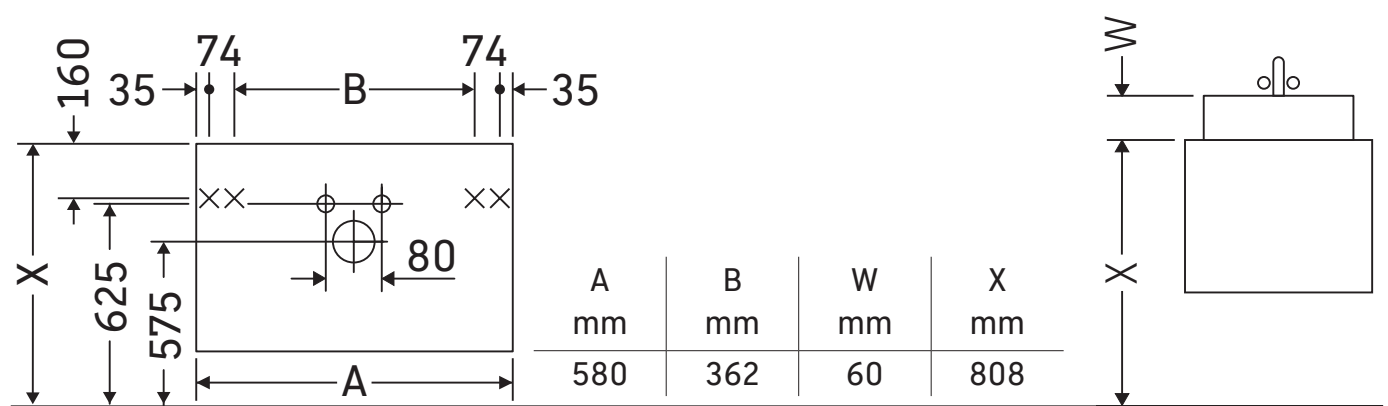

DuraStyle

DS 6479

Installation instructions

DuraStyle # 233763

Instructions for use

The bathroom furniture range complies with the standards and guidelines applicable at the time of delivery and is designed for use in bathrooms. Direct contact with water should be avoided, for example, when showering.