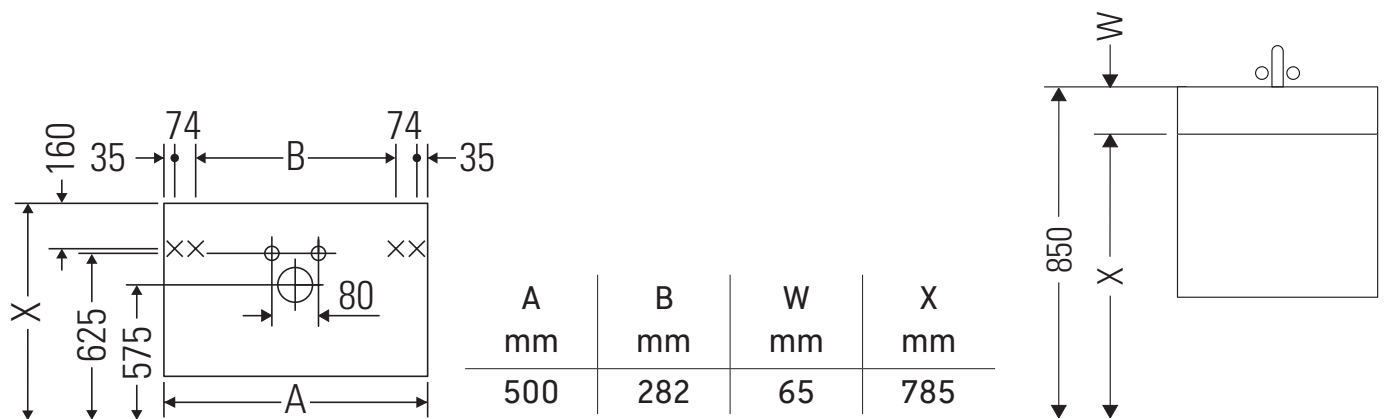

DuraStyle

DS 6403

Mounting instructions

DuraStyle # 233755

Instructions for use

The bathroom furniture range complies with the standards and guidelines applicable at the time of delivery and is designed for use in bathrooms. Direct contact with water should be avoided, for example, when showering.