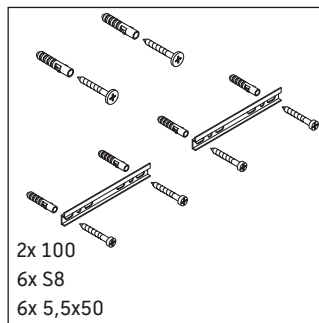

DuraStyle

DS 6403

Mounting instructions

DuraStyle # 233755

Instructions for use

The bathroom furniture range complies with the standards and guidelines applicable at the time of delivery and is designed for use in bathrooms. Direct contact with water should be avoided, for example, when showering.