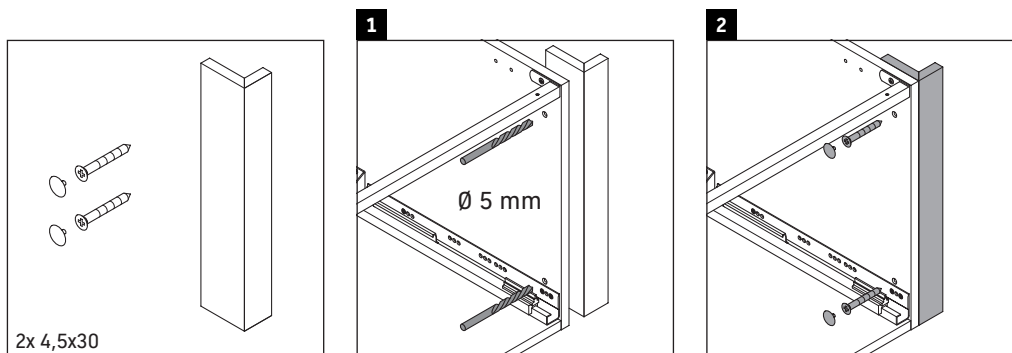

DuraStyle

DS 5399

Mounting instructions

Instructions for use

The bathroom furniture range complies with the standards and guidelines applicable at the time of delivery and is designed for use in bathrooms. Direct contact with water should be avoided, for example, when showering.